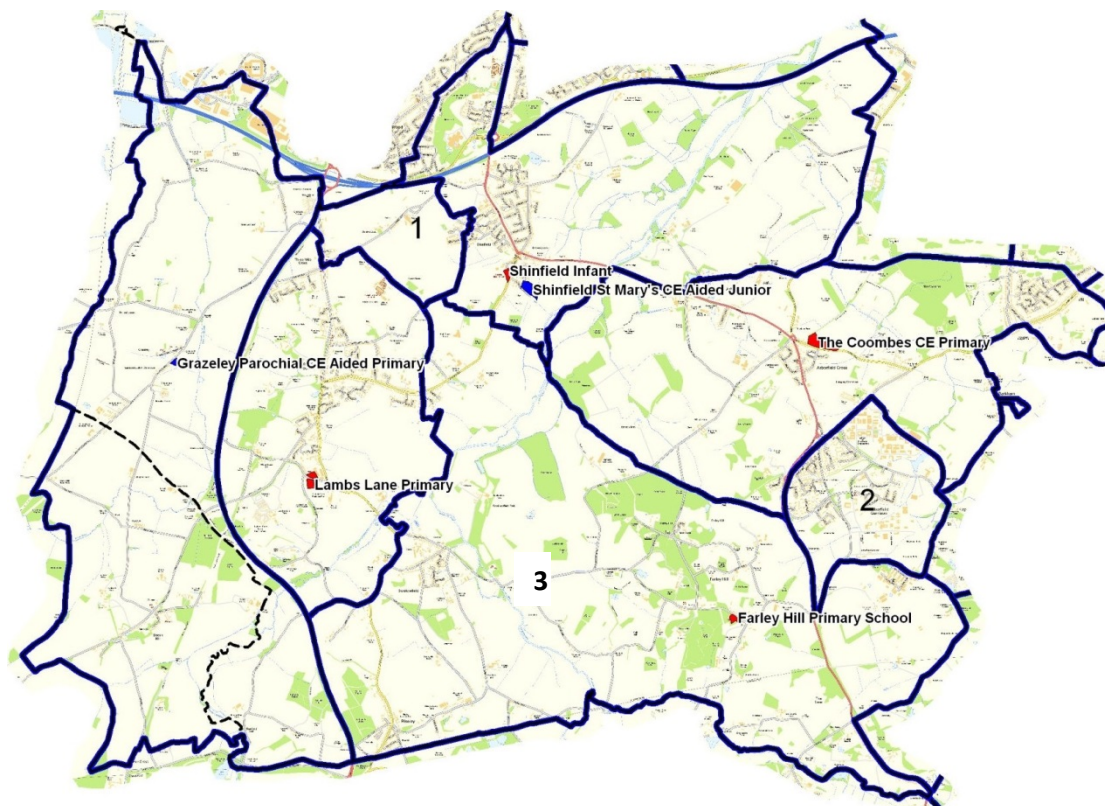

Primary School Designated Areas South West Neighbourhood

This map gives a guide to the designated areas for Community and Voluntary Controlled schools in the Wokingham Borough that use them in their over-subscription criteria.

If you require any further information, please contact the School Admissions team.

1. Shared designated area between Lambs Lane Primary and Shinfield Infant School.
2. Shared designated area between Farley Hill and The Coombes CE Primary.
3. Farley Hill Primary School designated area and determined area of 2nd priority for The Coombes CE Primary School.

Areas not identified may be part of the designated area of a Voluntary Aided school. Voluntary Aided schools are shown in blue for information only - please refer to the policies later in the guide.

This page is intentionally left blank