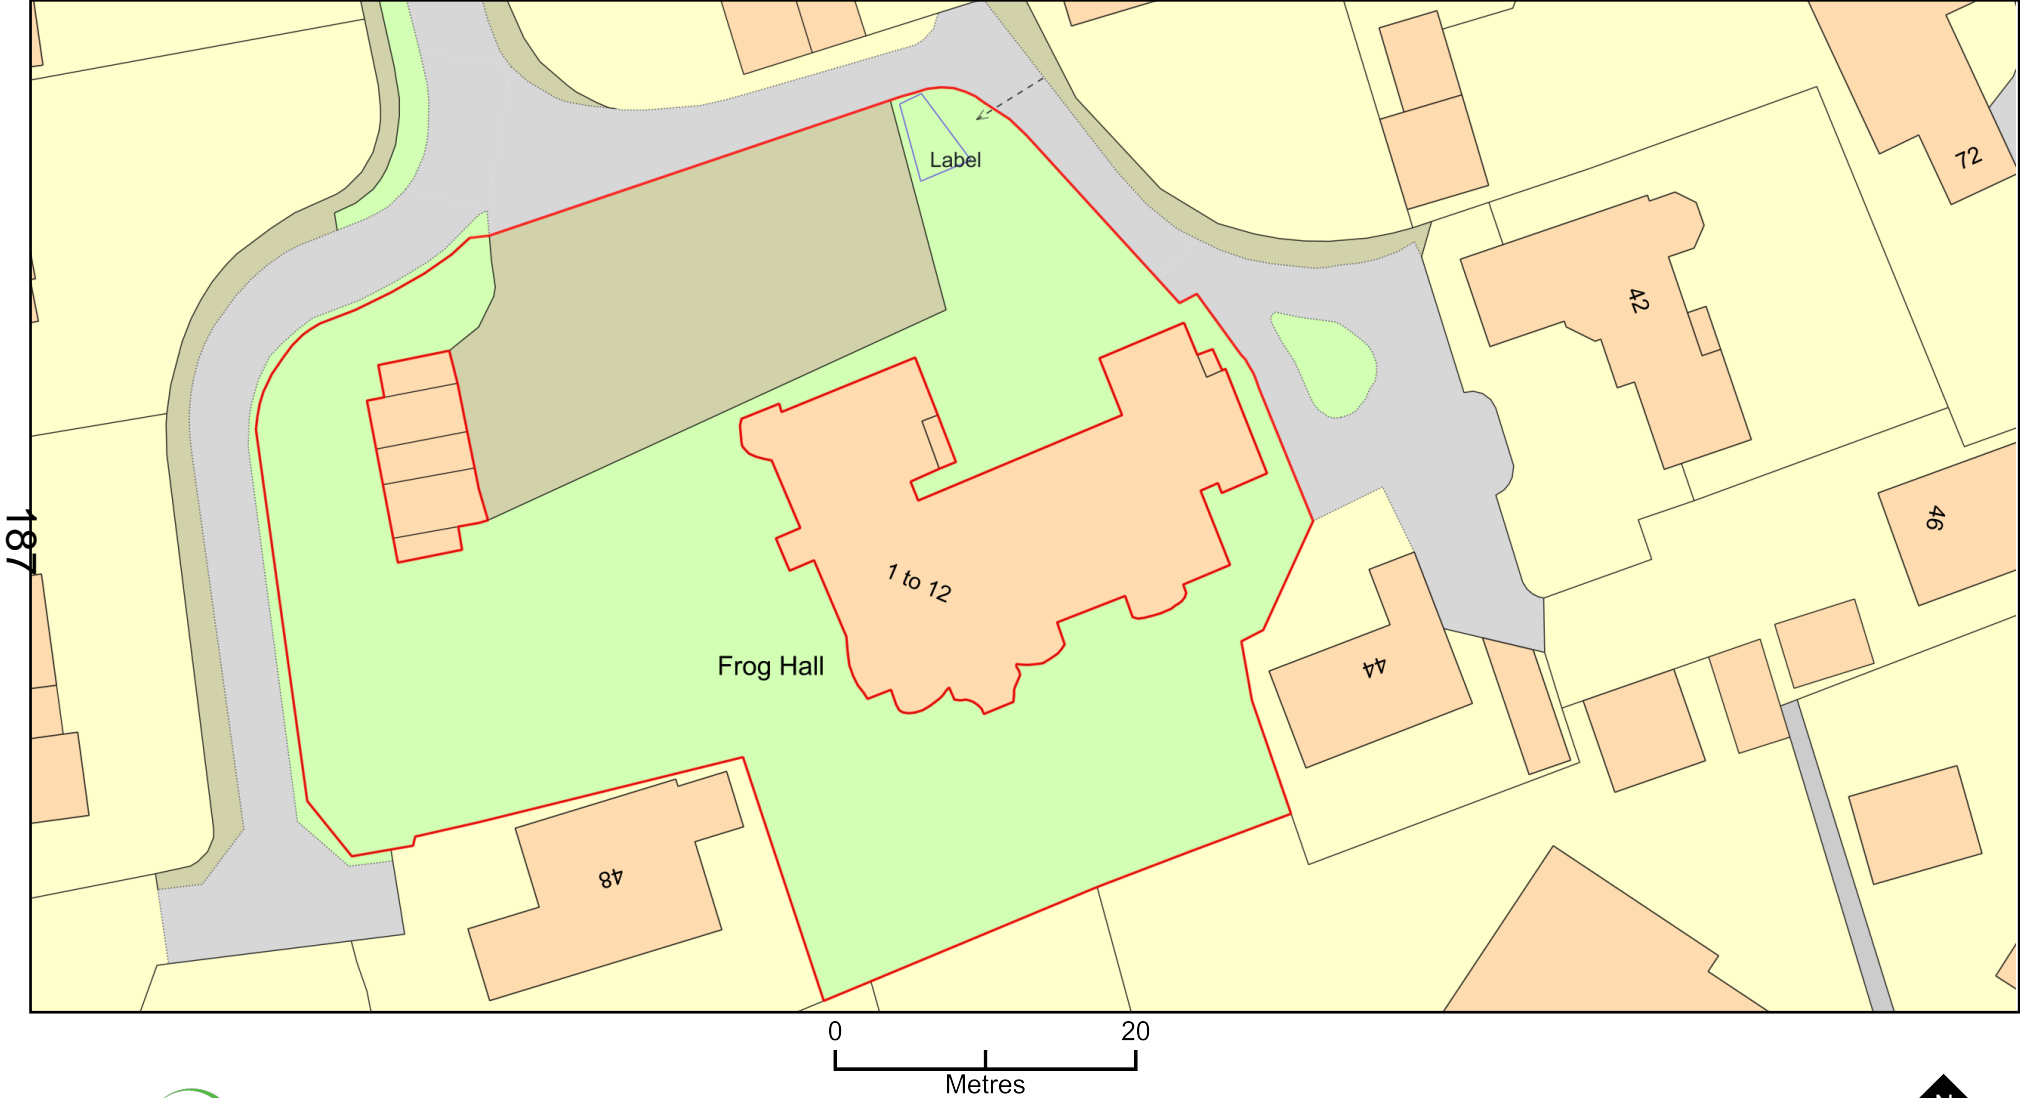

# Frog Hall Bin Store

Plan Produced for: Cleaver Property Management

Date Produced: 30 Jul 2020

Plan Reference Number: TQRQM20212150019230

Scale: 1:500 @ A4

© Crown copyright and database rights 2019 OS 100042766