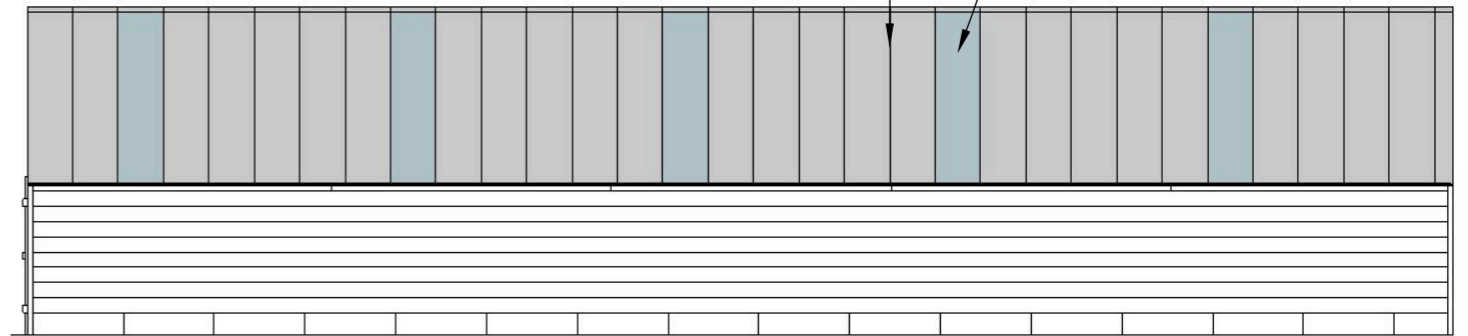

Floor Plan

Rear Elevation

Cladding - Treated Redwood

Front Elevation

Roof: Black Onduline

Window: Perspex Sheet

67

Roof Plan

Right Elevation

Left Elevation

# Loddon Court, Early, Reading Proposed Plans & Elevations

This page is intentionally left blank