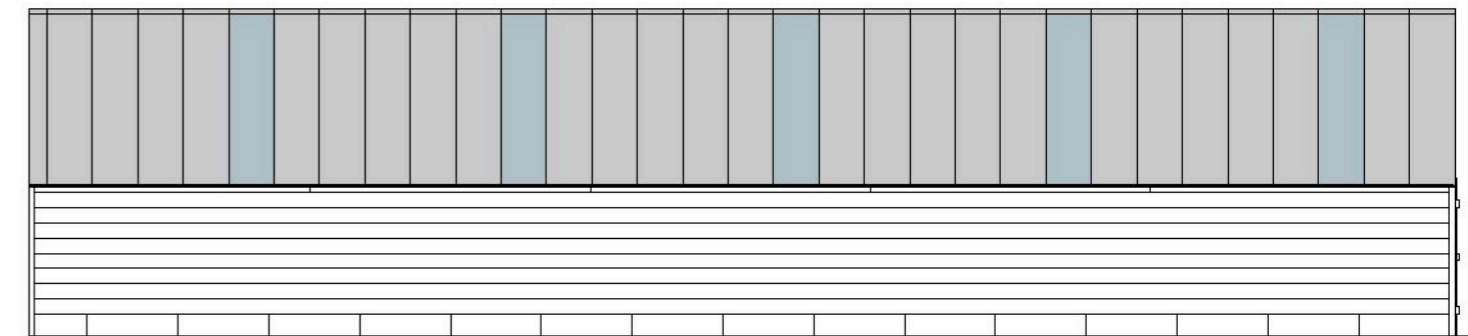

Floor Plan

Rear Elevation

Cladding - Treated Redwood

Front Elevation

Roof: Black Onduline

Window: Perspex Sheet

67

Roof Plan

Right Elevation

Left Elevation

# Loddon Court, Early, Reading Proposed Plans & Elevations

This page is intentionally left blank