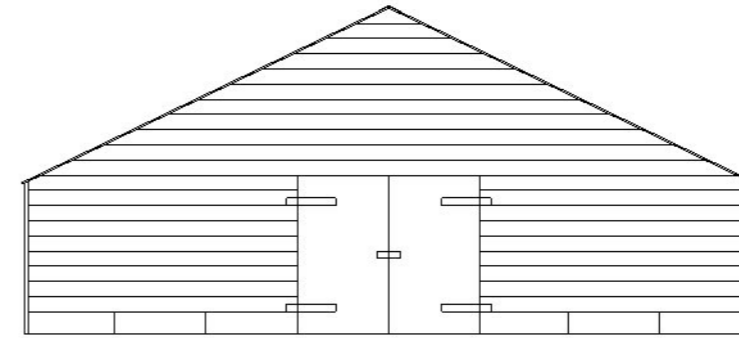

Floor Plan

Rear Elevation

Cladding - Treated Redwood

Front Elevation

Roof: Black Onduline

Window: Perspex Sheet

67

Roof Plan

Right Elevation

Left Elevation

# Loddon Court, Early, Reading Proposed Plans & Elevations

This page is intentionally left blank