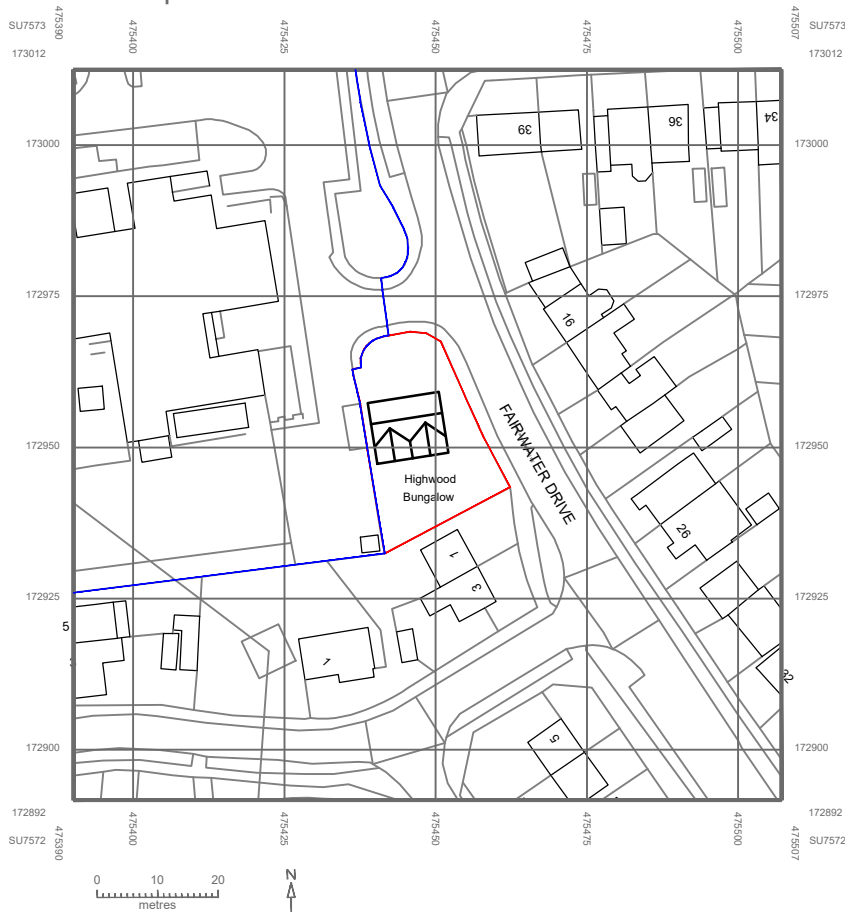

MapServe

Rev	Date	Description	By	Checked

Thames Valley Surveying

Green Bank, University of Reading London Road
Campus, London Road, Reading, RG1 5AQ
T. 01189 869 531
W. www.thamesvalleysurveying.co.uk

Client: Wokingham Borough Council

Project: Highwood Bungalow

Title: Location Plan

Drawn by SM

Date 11/11/20

Scale: 1:1250@A4

Drawing Ref: 200178 - A001