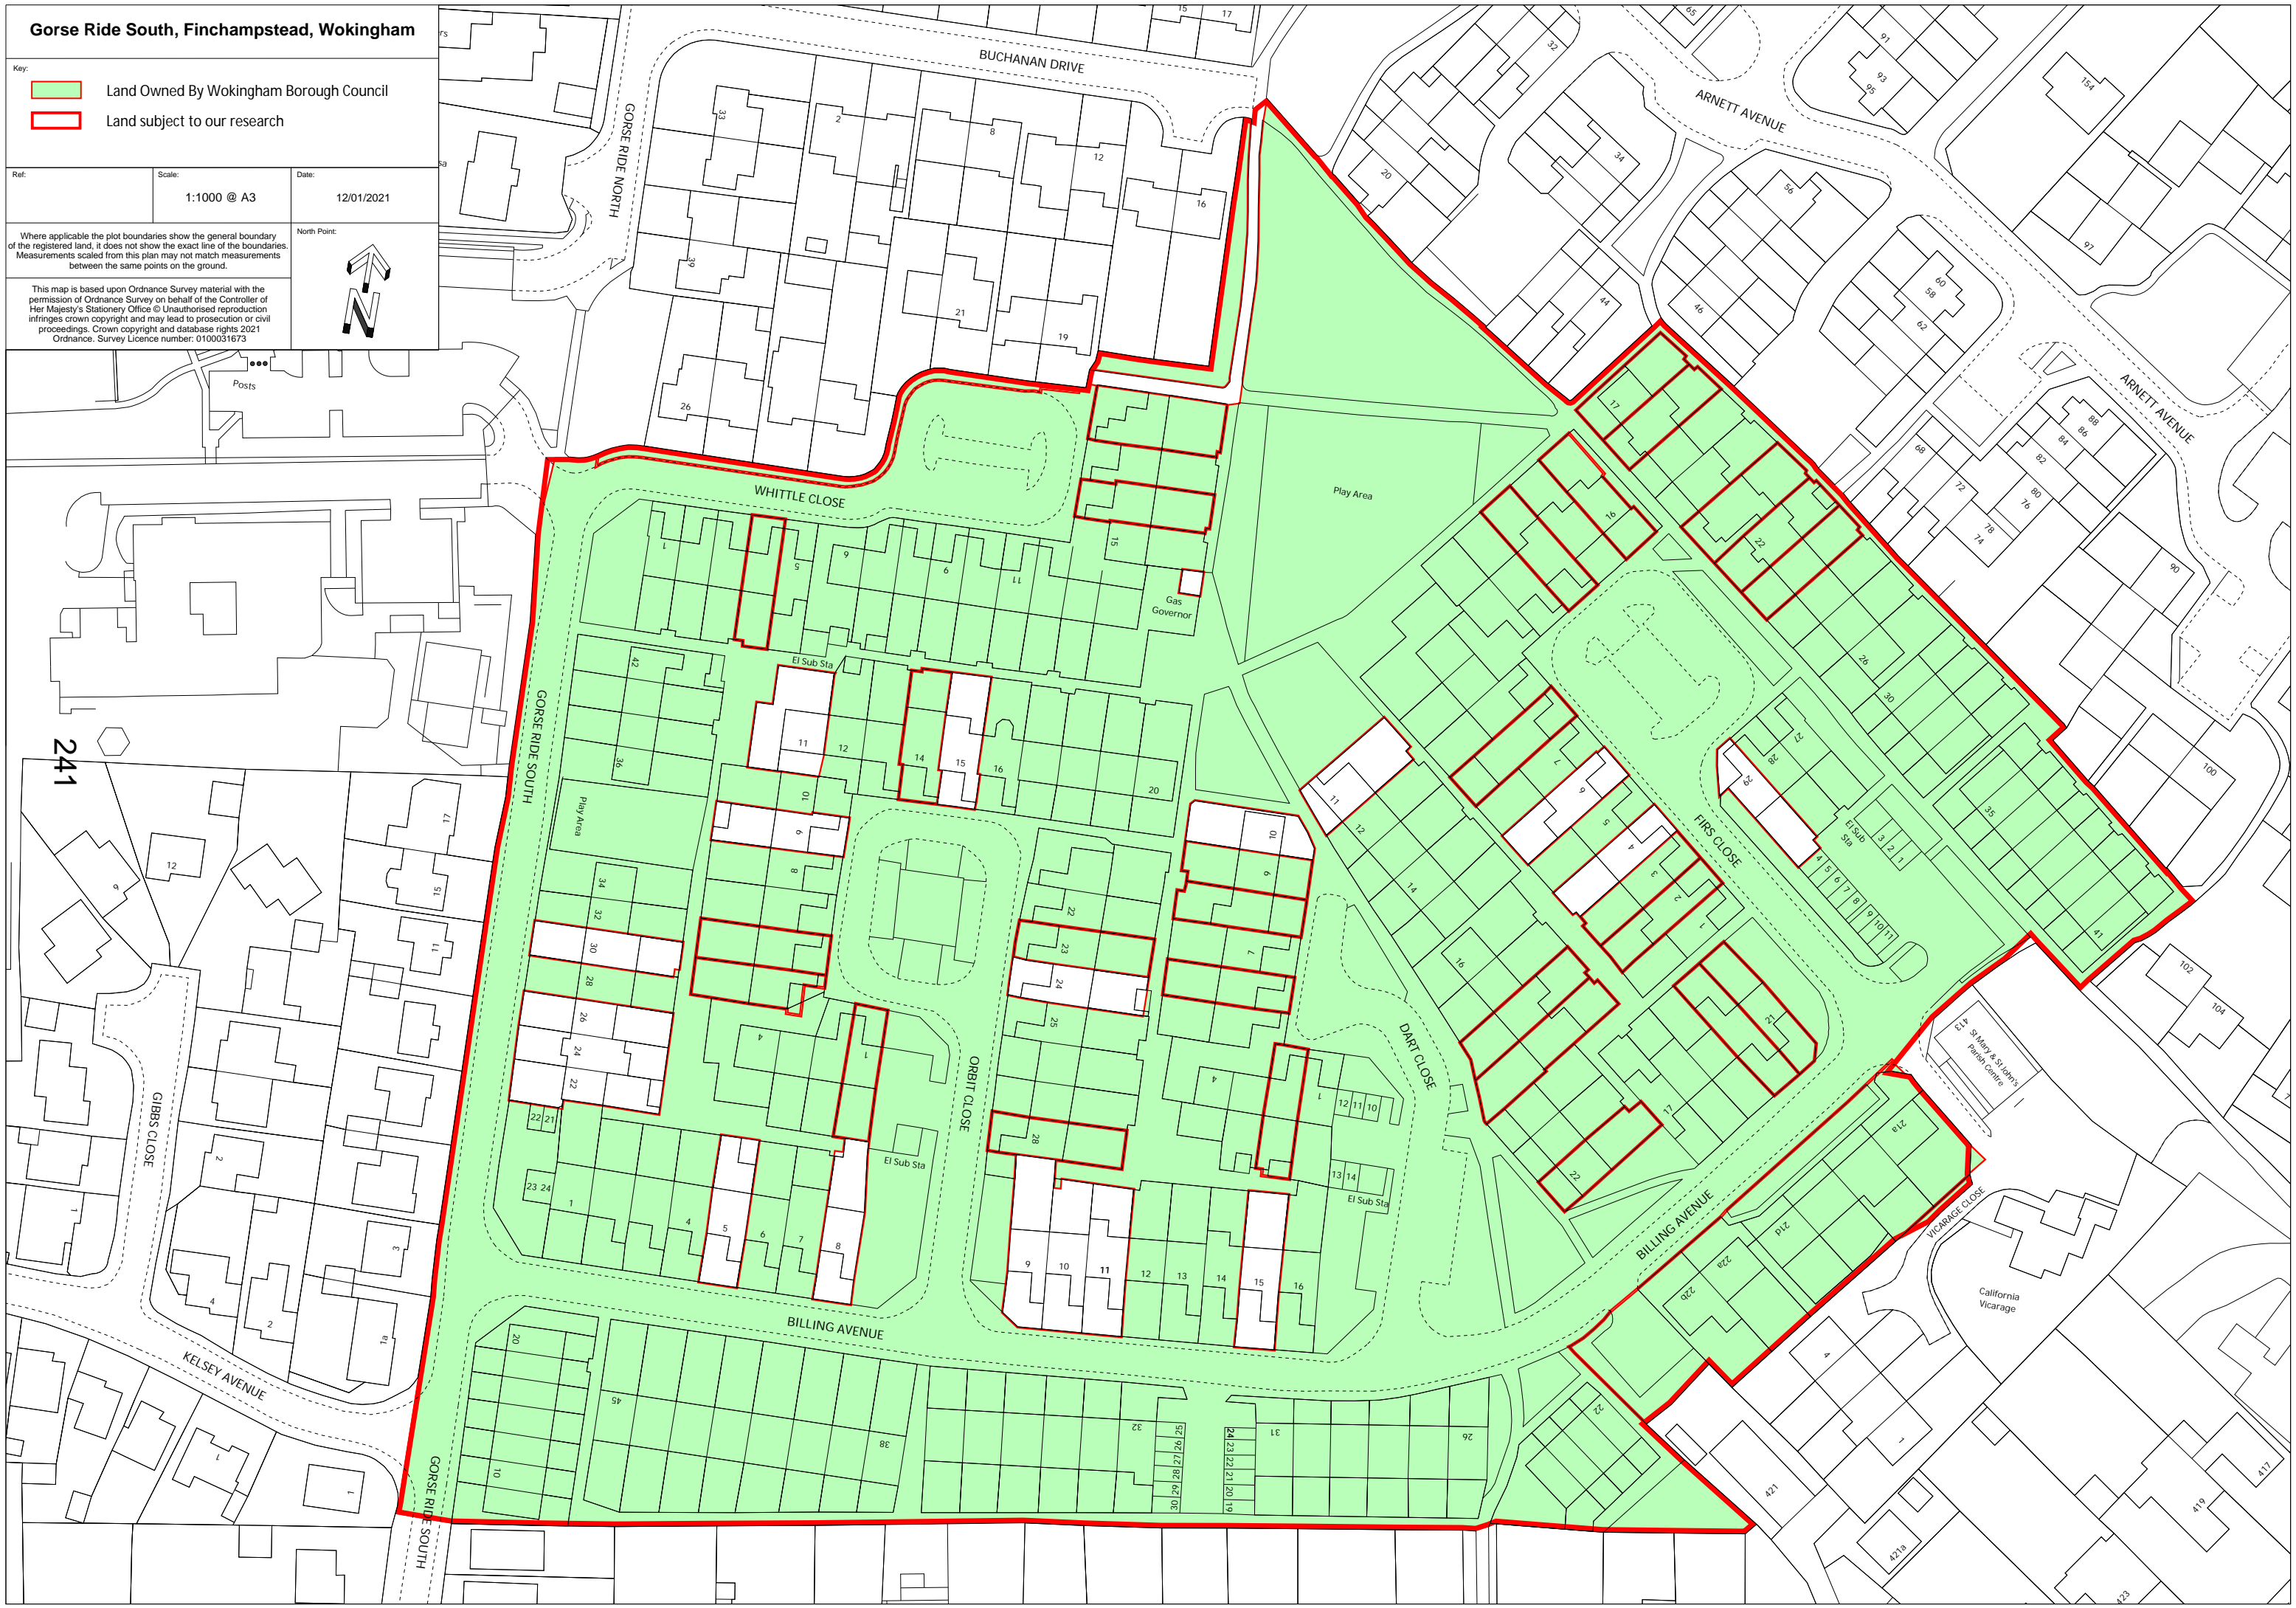

Gorse Ride South, Finchampstead, Wokingham

1. Key:
2. Land Owned By Wokingham Borough Council
   - Land subject to our research

Ref: Scale: 1:1000 @ A3 Date: 12/01/2021

241