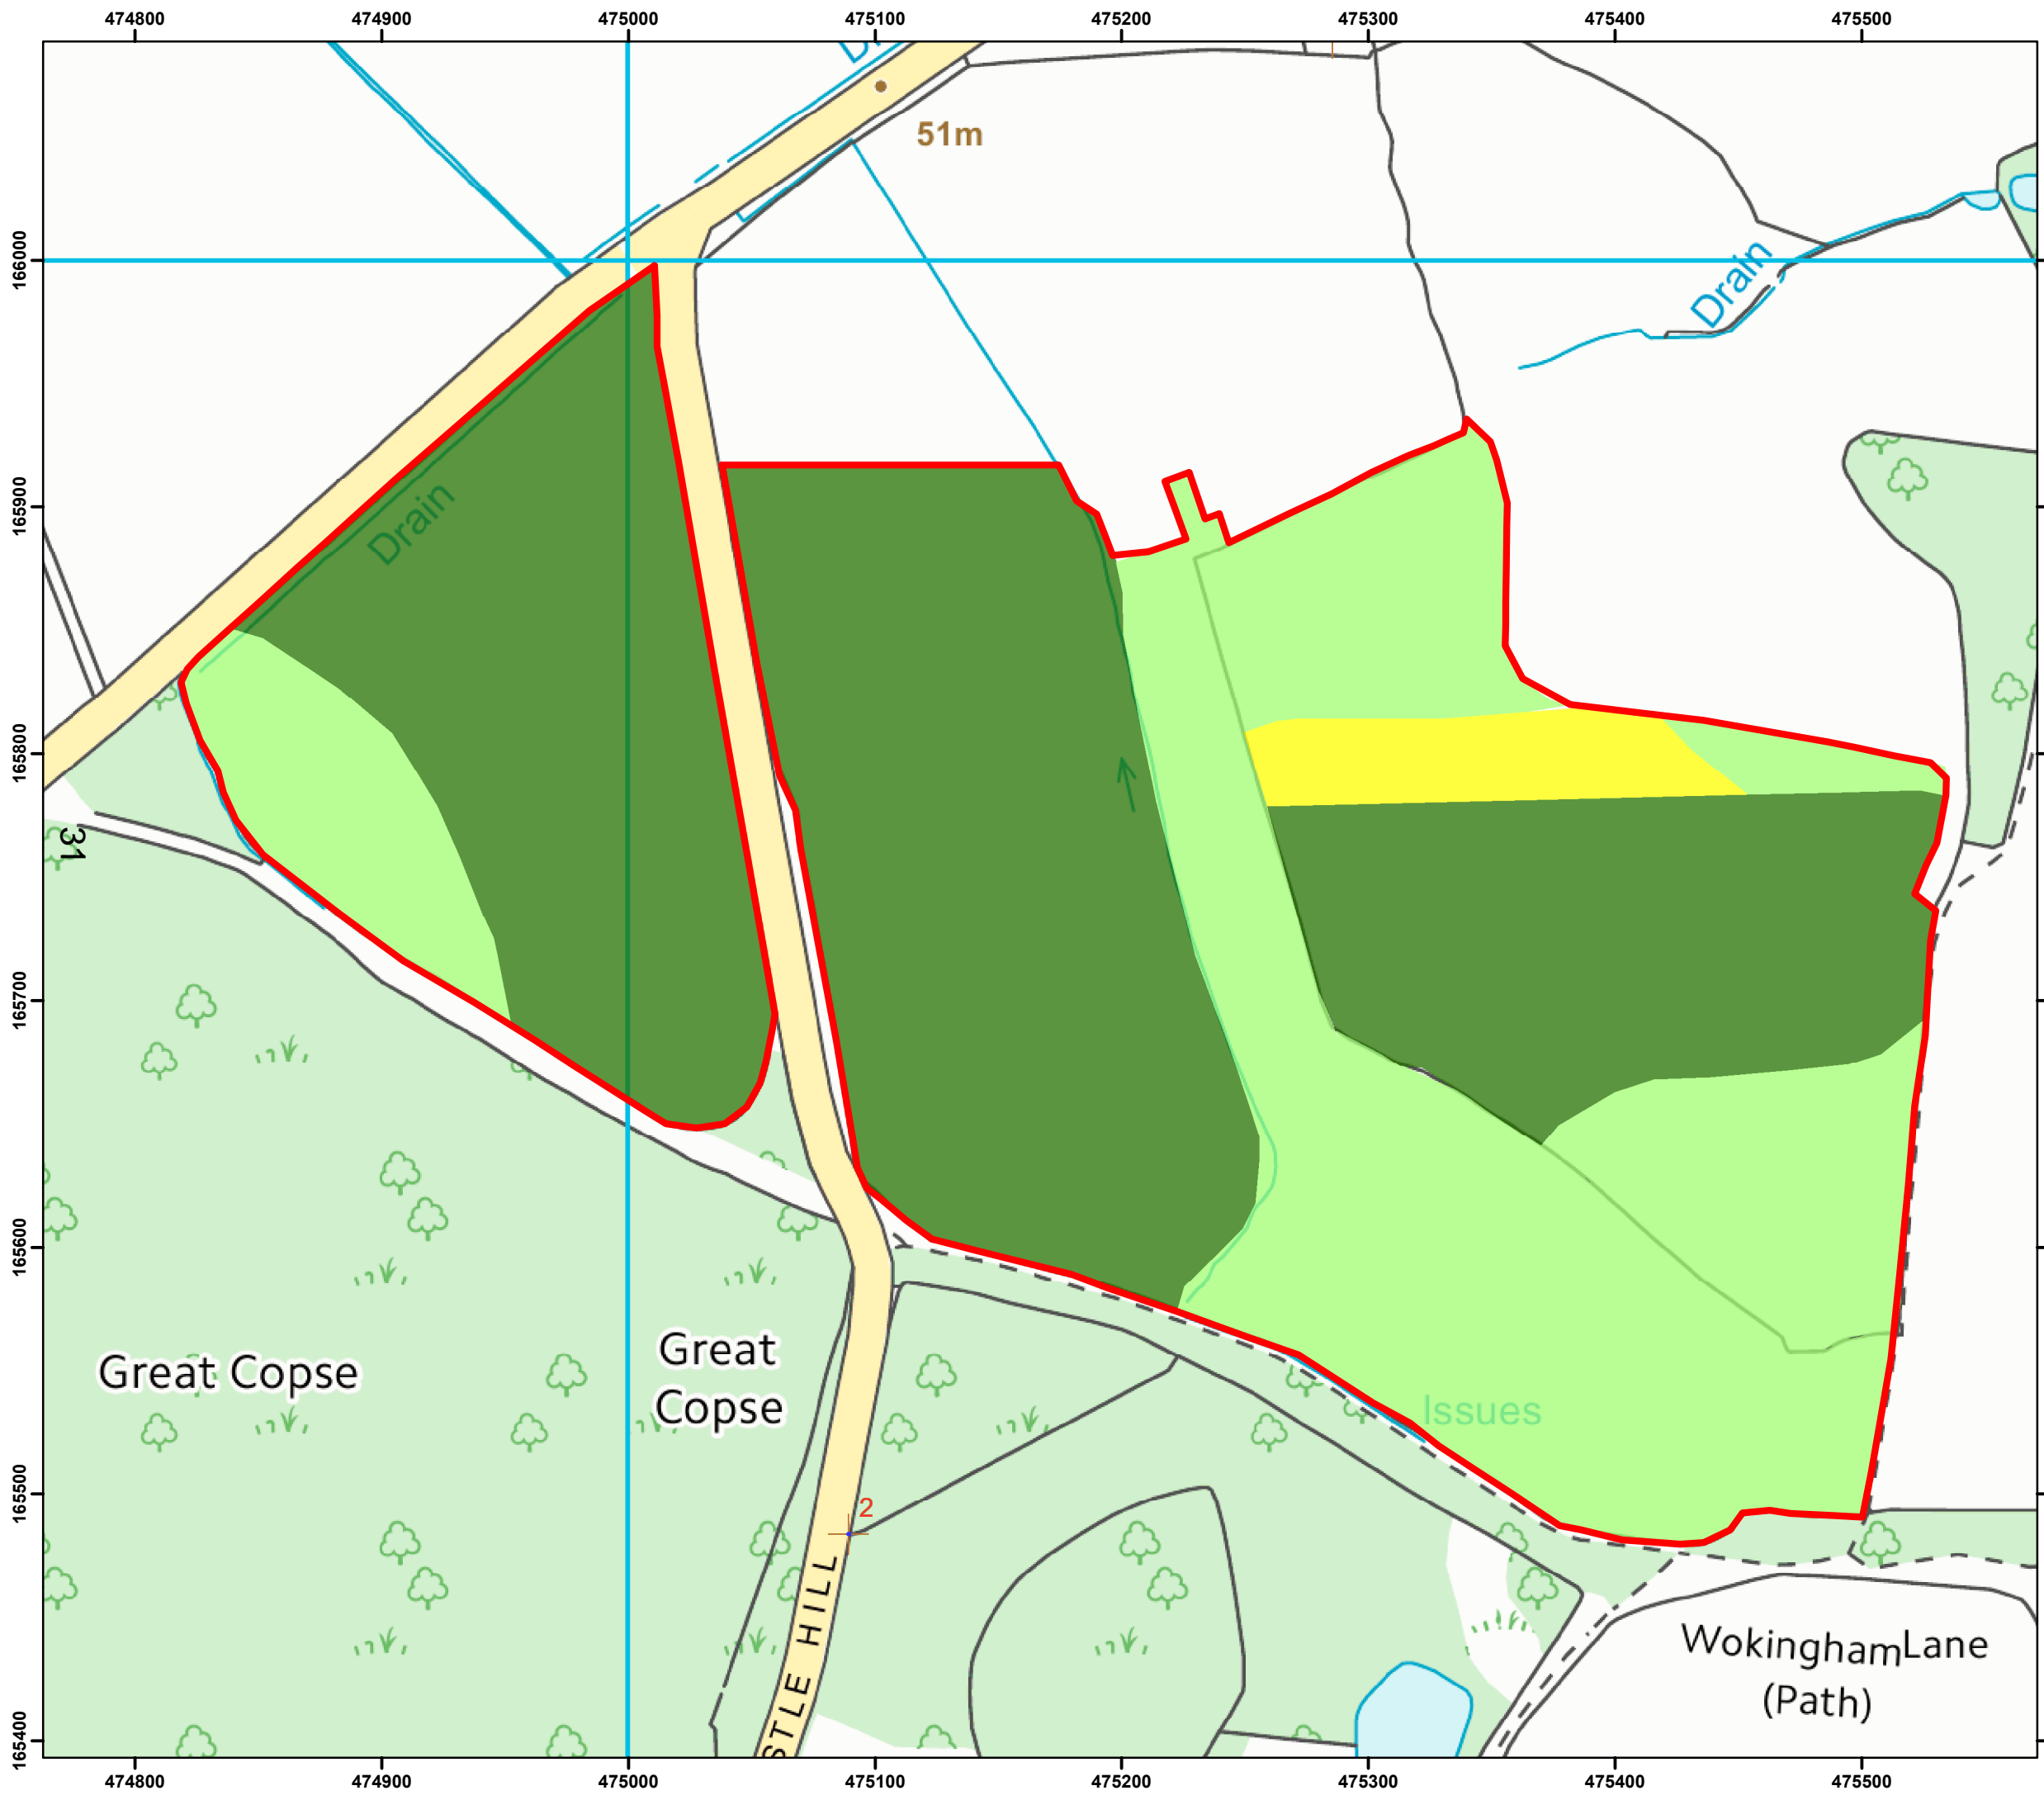

Arborfield Solar Park

Plan A

Agricultural Land Classifications

Legend

 Site Boundary

Grade

 3a

 3b

 4

This page is intentionally left blank