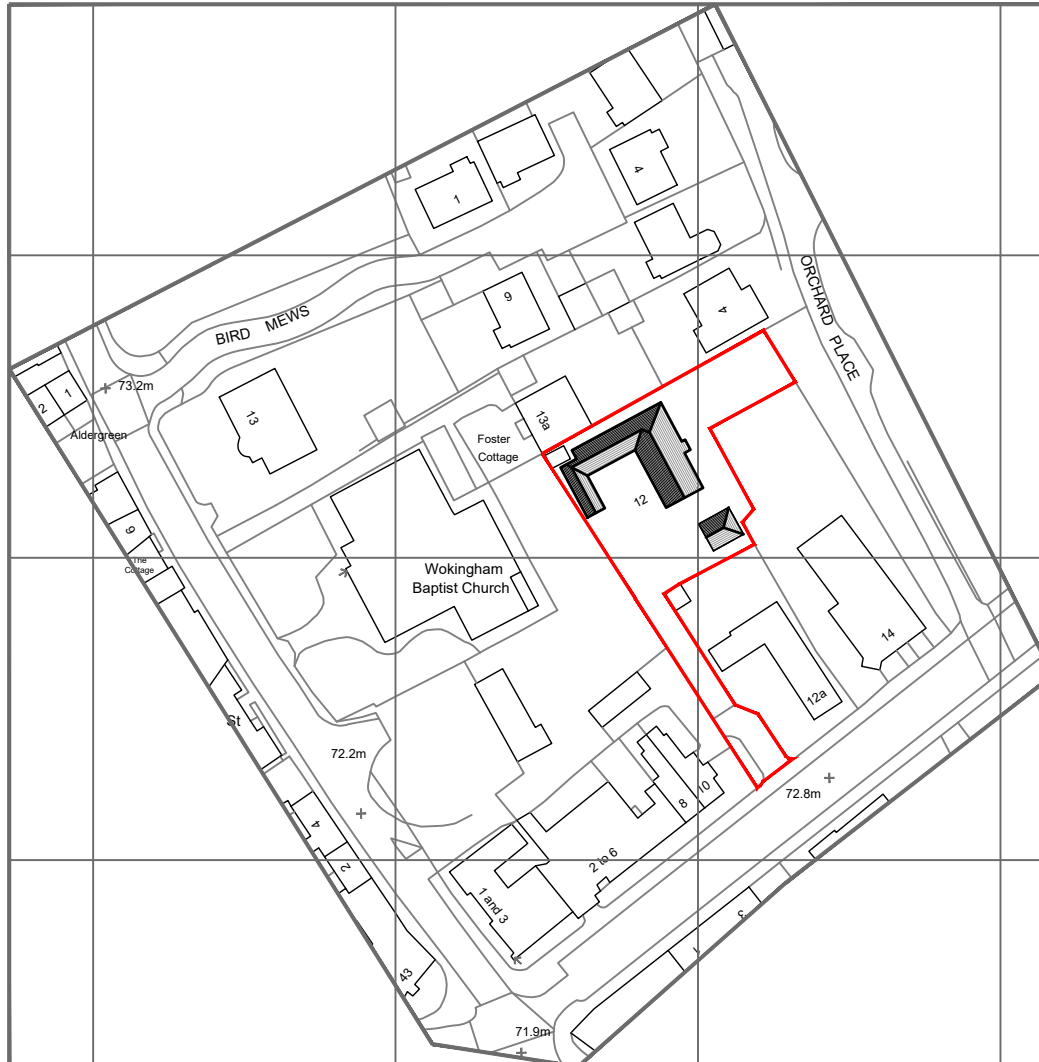

MapServe

SU8068 480936 481000 481050 481100 SU8168
 168891 168850 168800 168750 168716

71

168716 480936 481000 481050 481100 SU8168
 168750 168800 168850 168891

© Crown copyright 2020 Ordnance Survey 100053143

Client: Wokingham Borough Council

Project: 12 Rectory Road

Title: Location Plan

Drawn by SM

Date 11/08/20

Scale: 1:1250@A4

Drawing Ref: 200062-1-001

This page is intentionally left blank