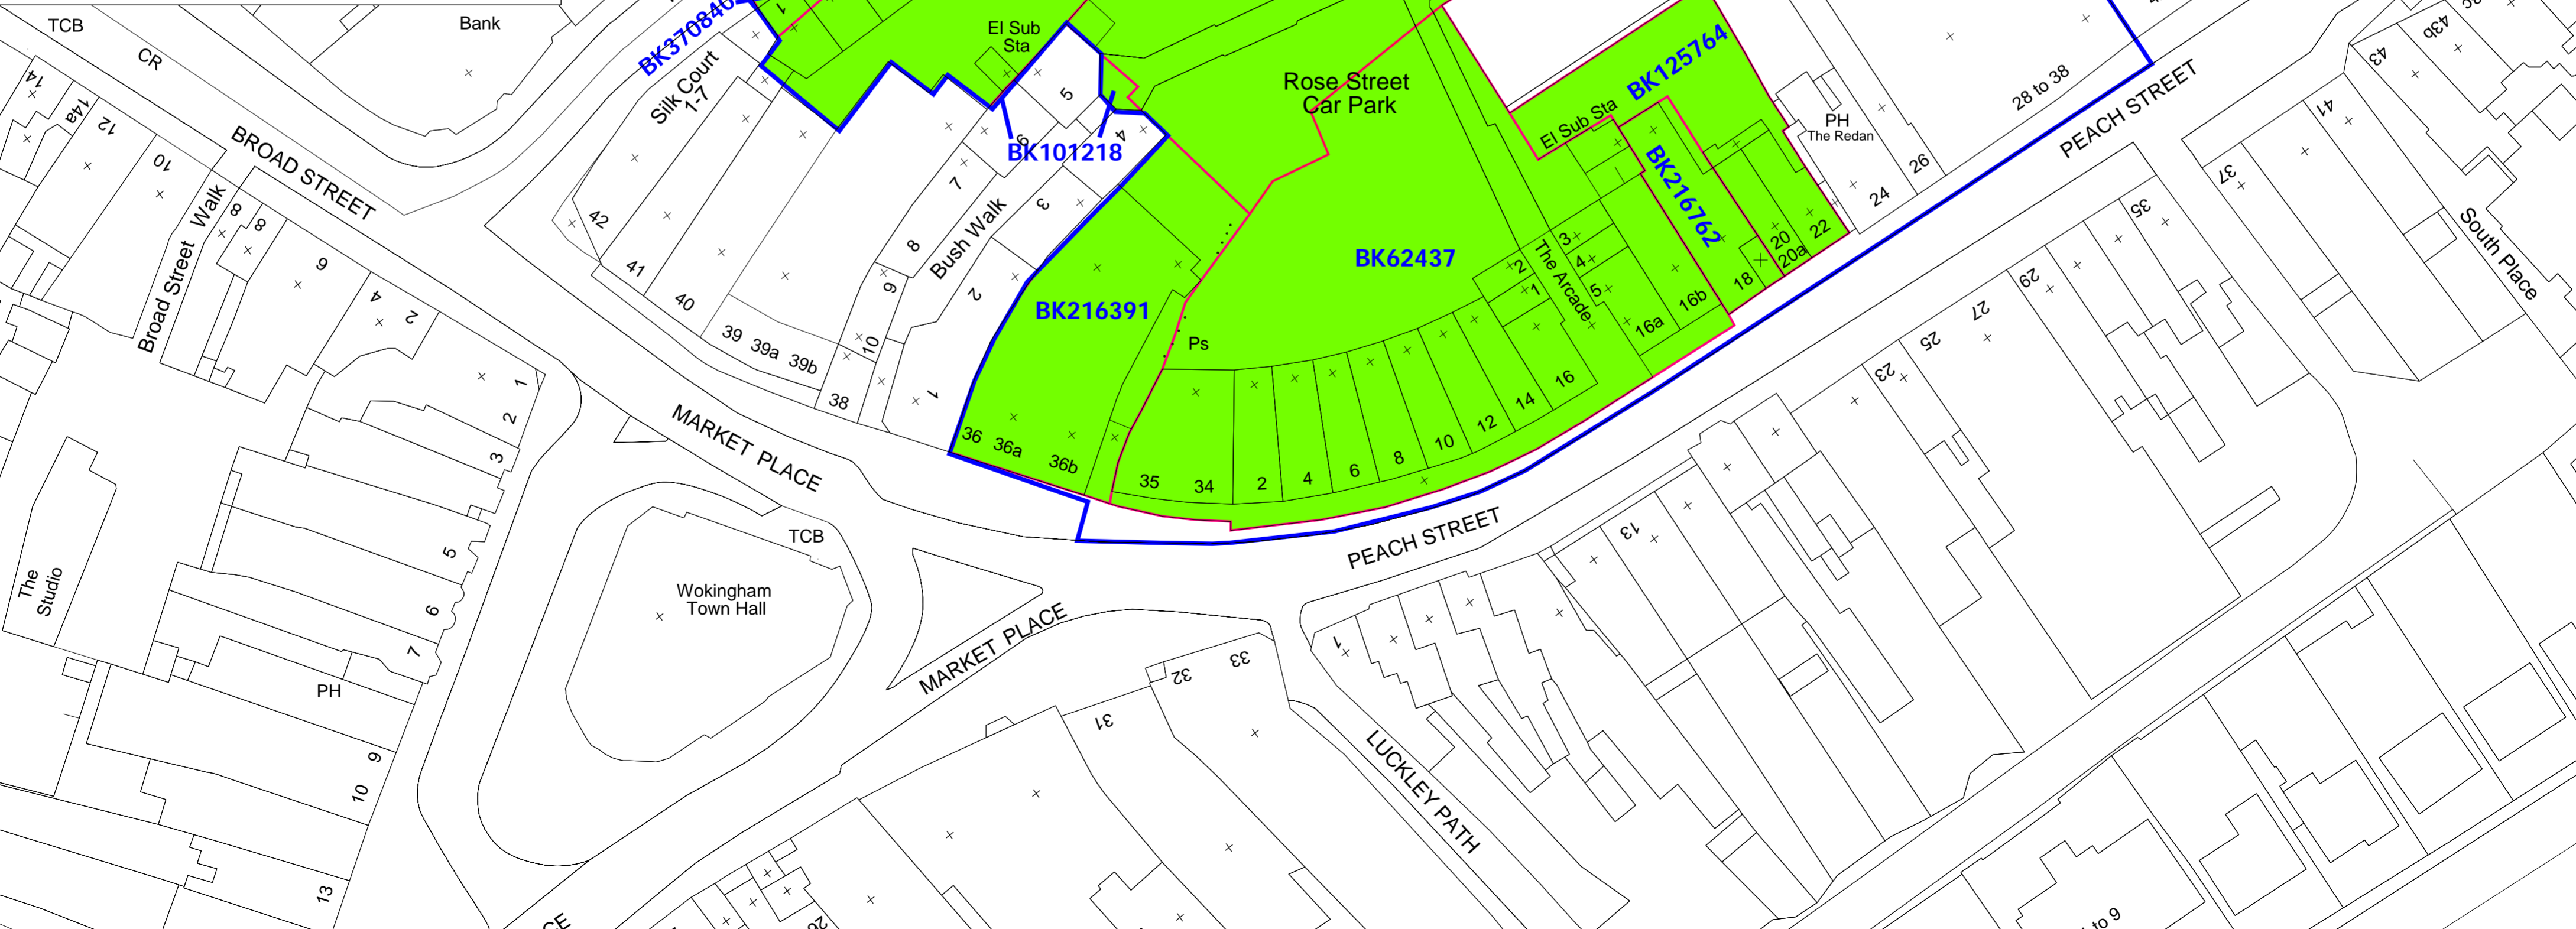

TITLE
Wokingham Borough Council Ownership

KEY
WBC Ownership
Planning Application Boundary (supplied by client on 24-04-2015)

SCALE: 1:500 @ A2

DATE 15/06/2015   **OS GRID REF** SU 81 68   **Version** v3.0

OS MAPPING LICENCE
This map is based upon Ordnance Survey material with the permission of Ordnance Survey on behalf of the Controller of Her Majesty's Stationery Office © Crown copyright. Unauthorised reproduction infringes crown copyright and may lead to prosecution or civil proceedings. Licence number AL0100031673

PREPARED BY **LRS**
LAND REFERENCING SERVICES
Experts in the value of knowledge