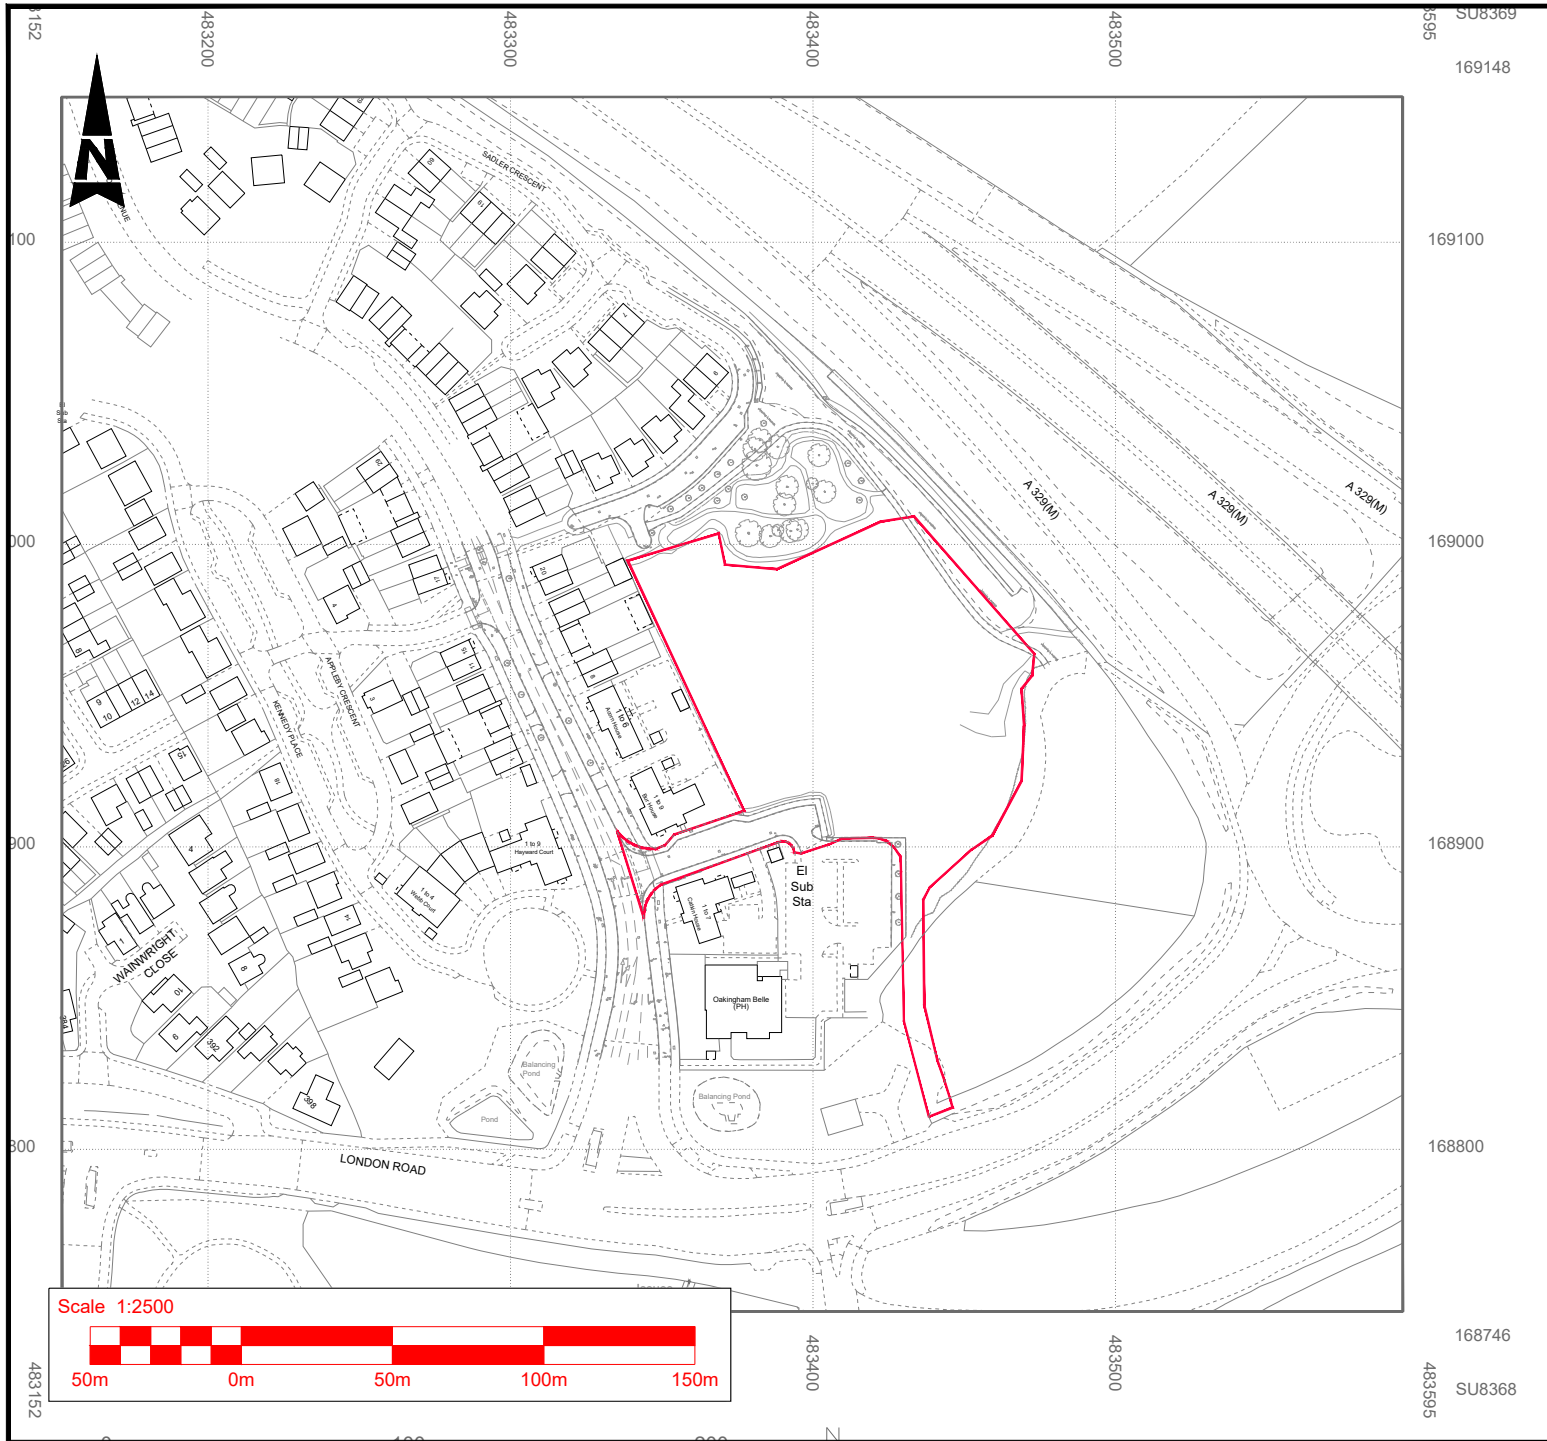

53

**Location Plan Key**

 Planning Application Area Boundary

SCHEME:  
Coppid Beach, Wokingham, Park and Ride

TITLE:  
Location Plan

DRAWING No:  
70058586-WSP-CBPR-GEN-PL-DR-0102

This page is intentionally left blank