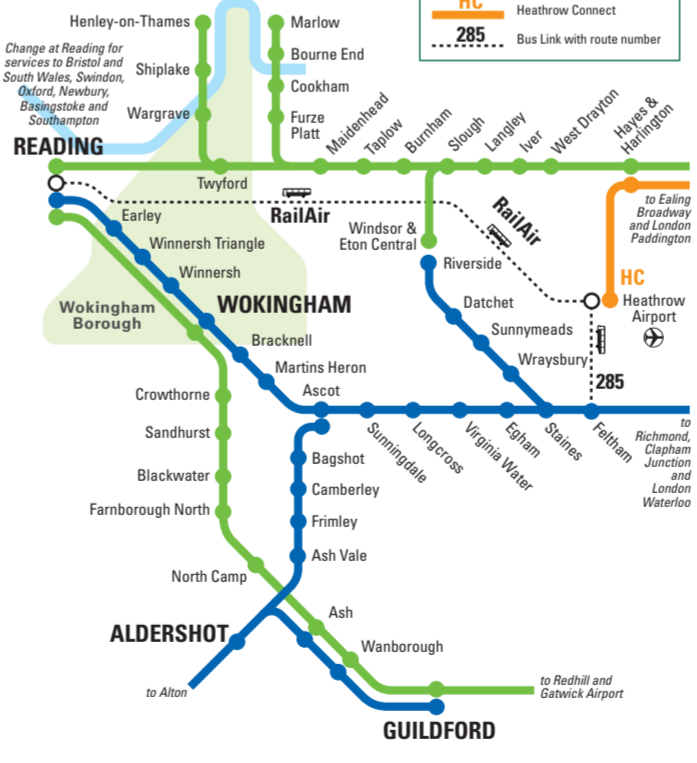

Rail Services

Accessible Transport Services

Friendly and helpful 'dial-a-ride' services for disabled and elderly people who find it difficult or impossible to use regular public transport services are provided in Wokingham Borough by the organisations listed below. For further information please contact the organisations directly.

Keep Mobile 0345 544 0850
www.keep-mobile.org.uk

ReadiBus (0118) 931 0000
www.readibus.co.uk

traveline public transport info
0871 200 22 33
www.traveline.info