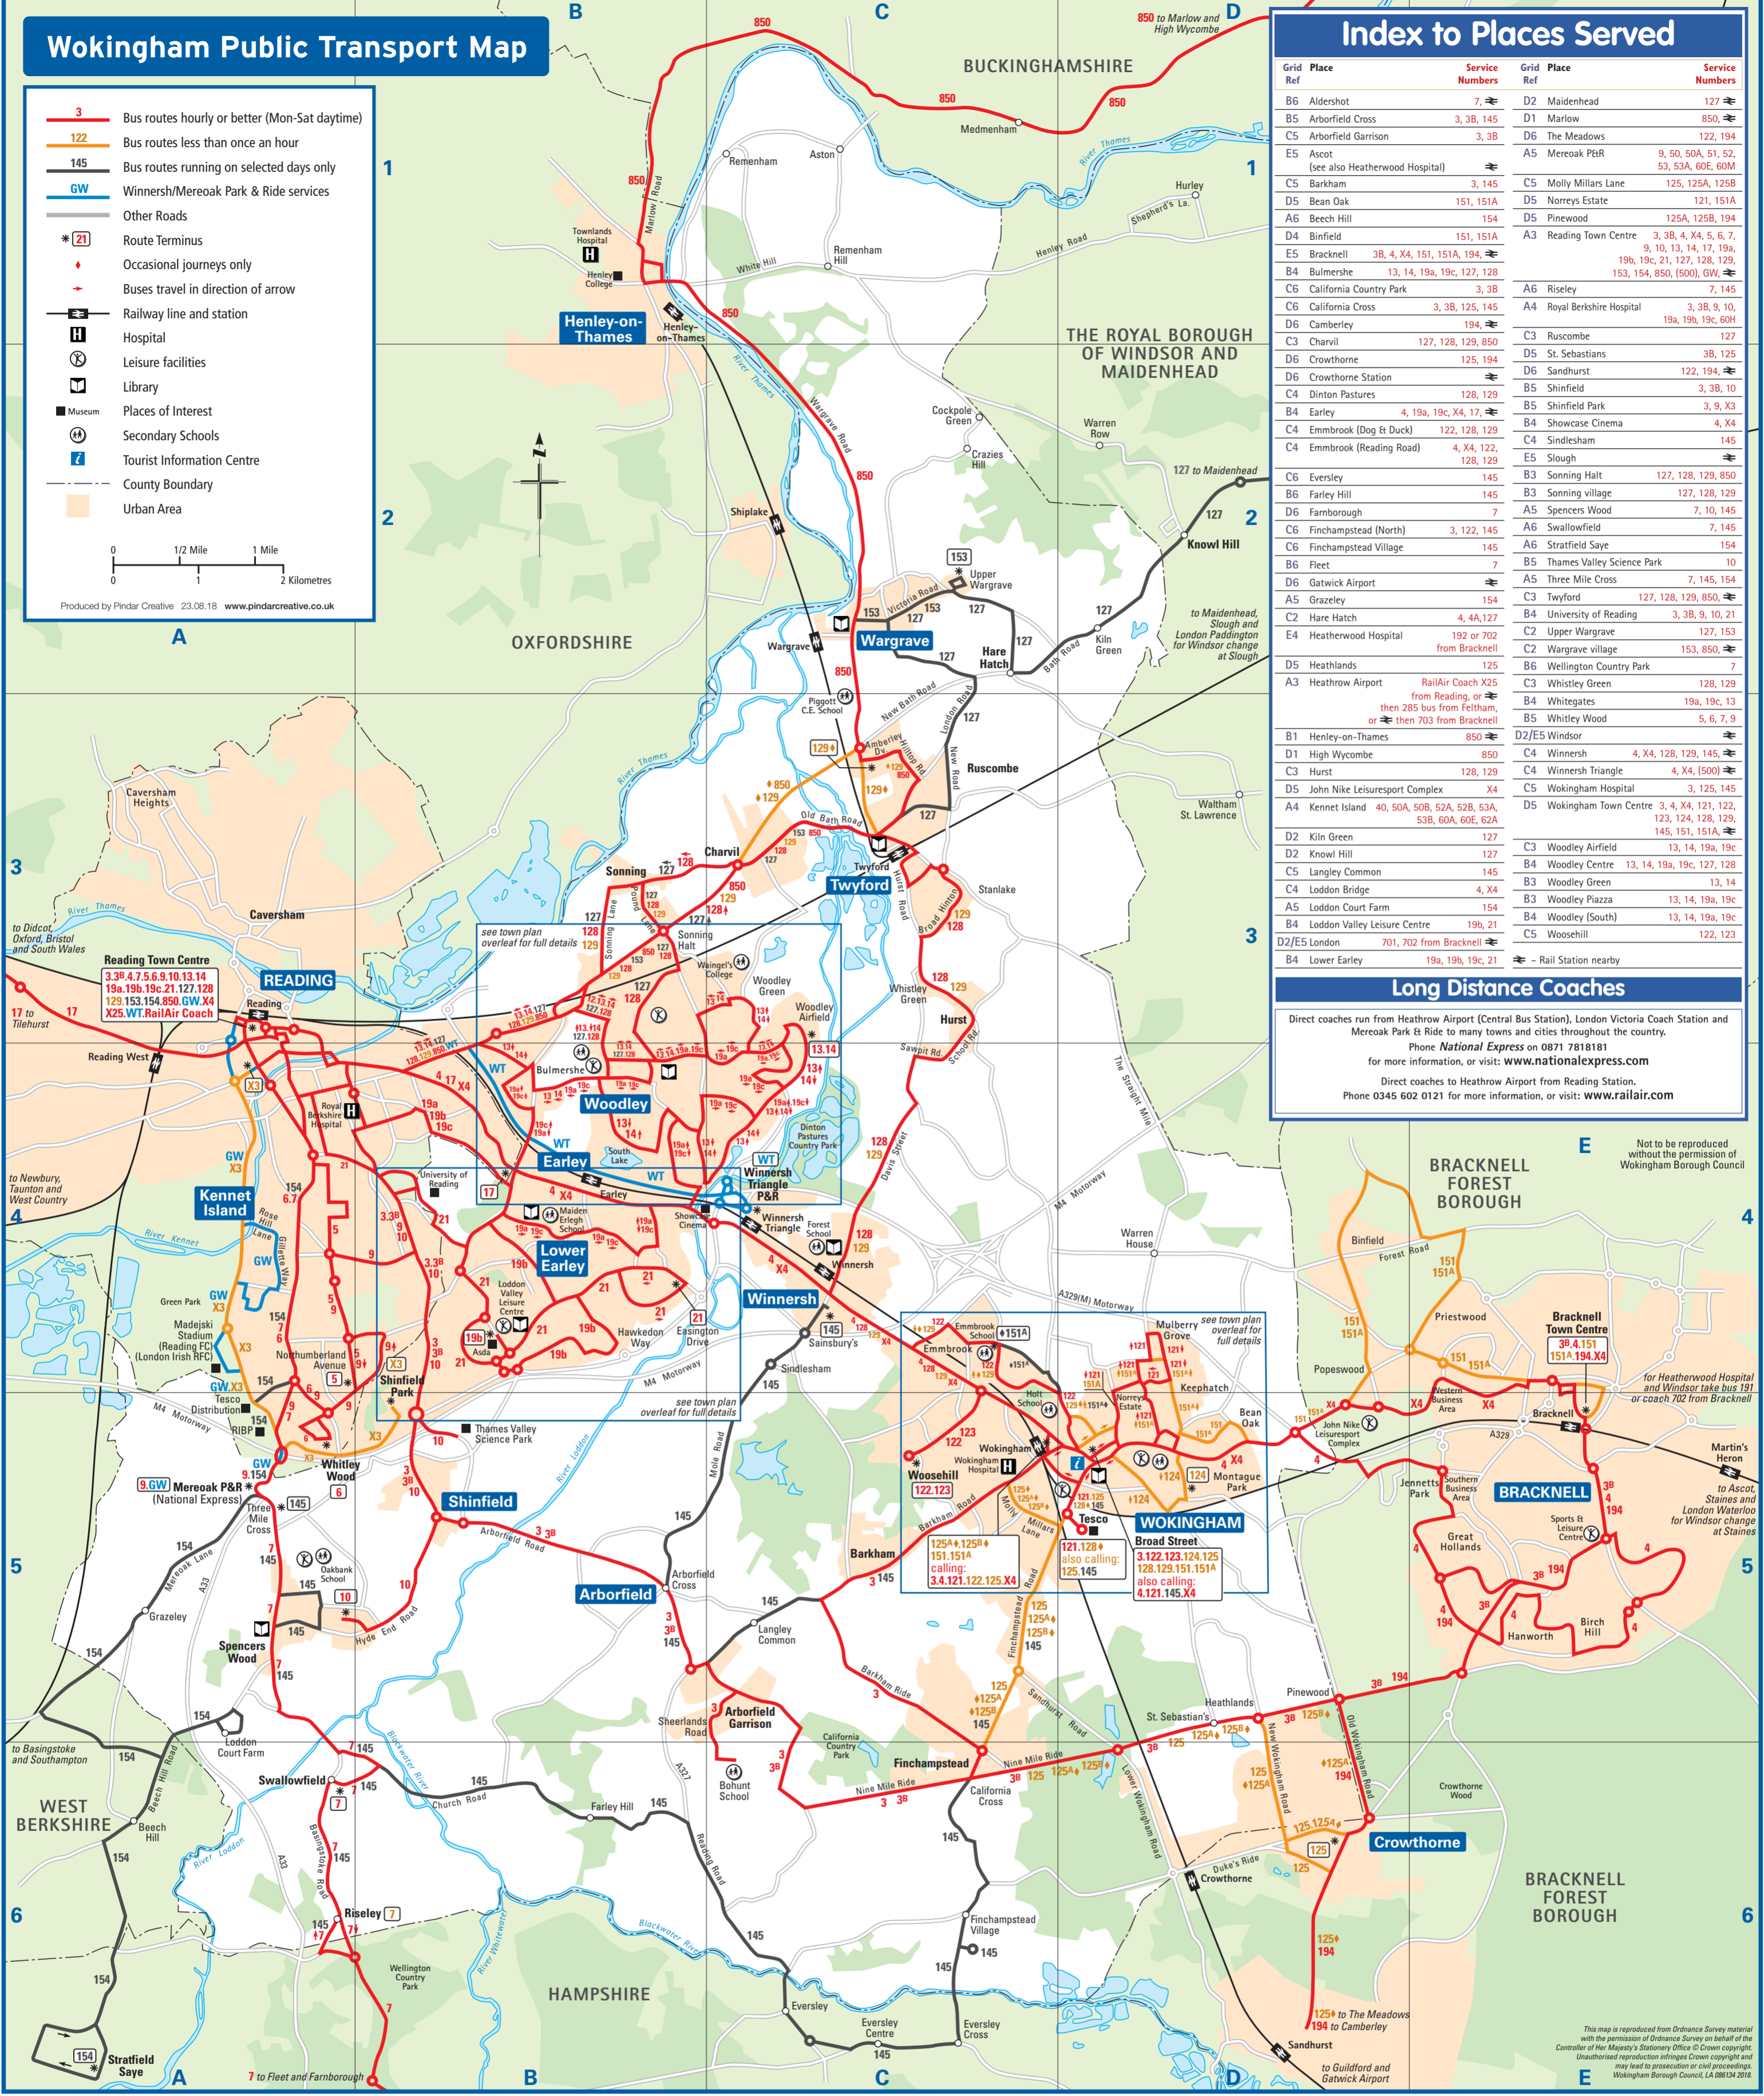

Long Distance Coaches

Direct coaches run from Heathrow Airport (Central Bus Station), London Victoria Coach Station and Mereok Park & Ride to many towns and cities throughout the country.

Phone **National Express** on 0871 7818181 for more information, or visit: www.nationalexpress.com

Direct coaches to Heathrow Airport from Reading Station. Phone 0345 602 0121 for more information, or visit: www.railair.com

The Council publishes comprehensive local travel guides including bus and train timetables for Arborfield, Shinfield, Swallowfield and Lower Earley; Wokingham town and surrounding area. These are available from local information centres or contact the Council's Transport Planning team on (0118) 974 6000.

The Map and Guide has been compiled from information available and is produced in good faith and believed to be correct as at September 2018. Inevitably changes will occur to some services and you are advised to confirm details before travelling. For information on public transport and the Borough, please visit the Wokingham Borough Council website: www.wokingham.gov.uk/transport

The Guide contains details of all public transport services in the Borough and we hope that you will find it informative and helpful.

Wokingham Borough Public Transport Guide 37

Wokingham Borough Public Transport Map & Guide

September 2018

WOKINGHAM BOROUGH COUNCIL