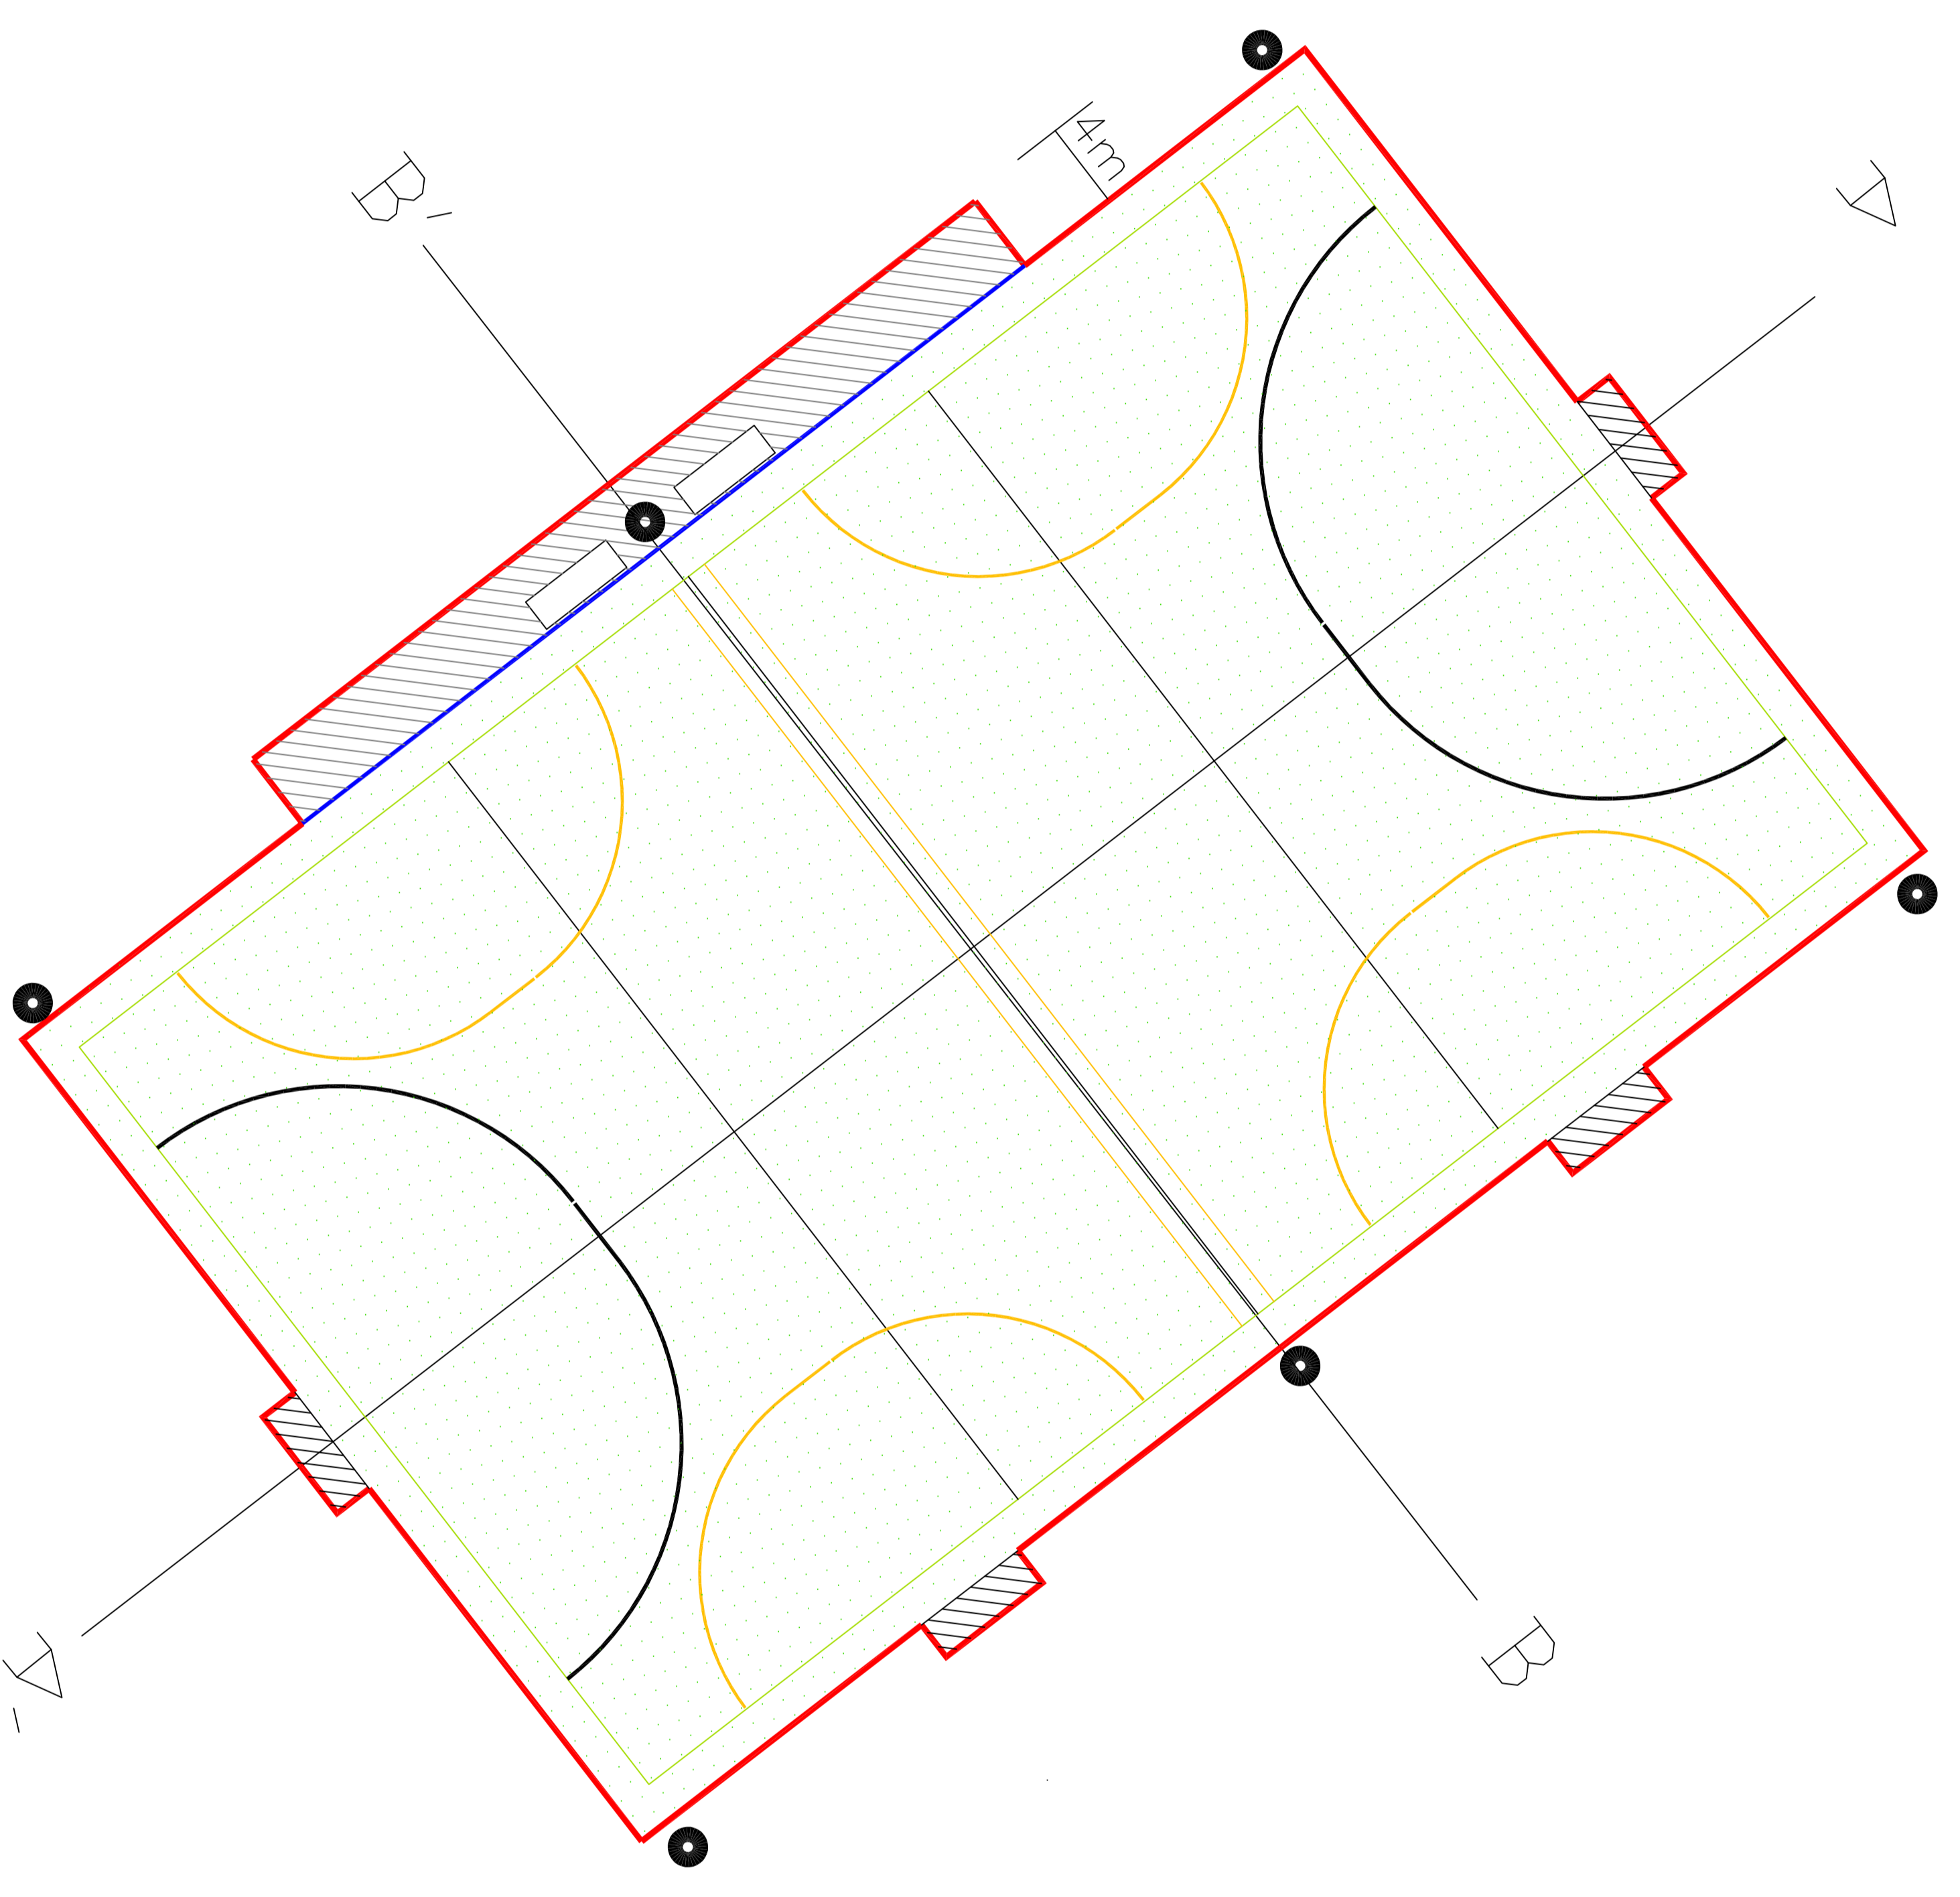

REVISION HISTORY  
 r1 - column height adjusted to 12m and annotated.

<b>PHD</b>	<b>Paul Hawkins Development</b>
LHS02/03-1	385 Uppington Road, Leicester LE5 4DP
25/04/19	Luckley House School New All-Weather sports pitch Sections and elevations
	© PAUL HAWKINS DEVELOPMENT 2019