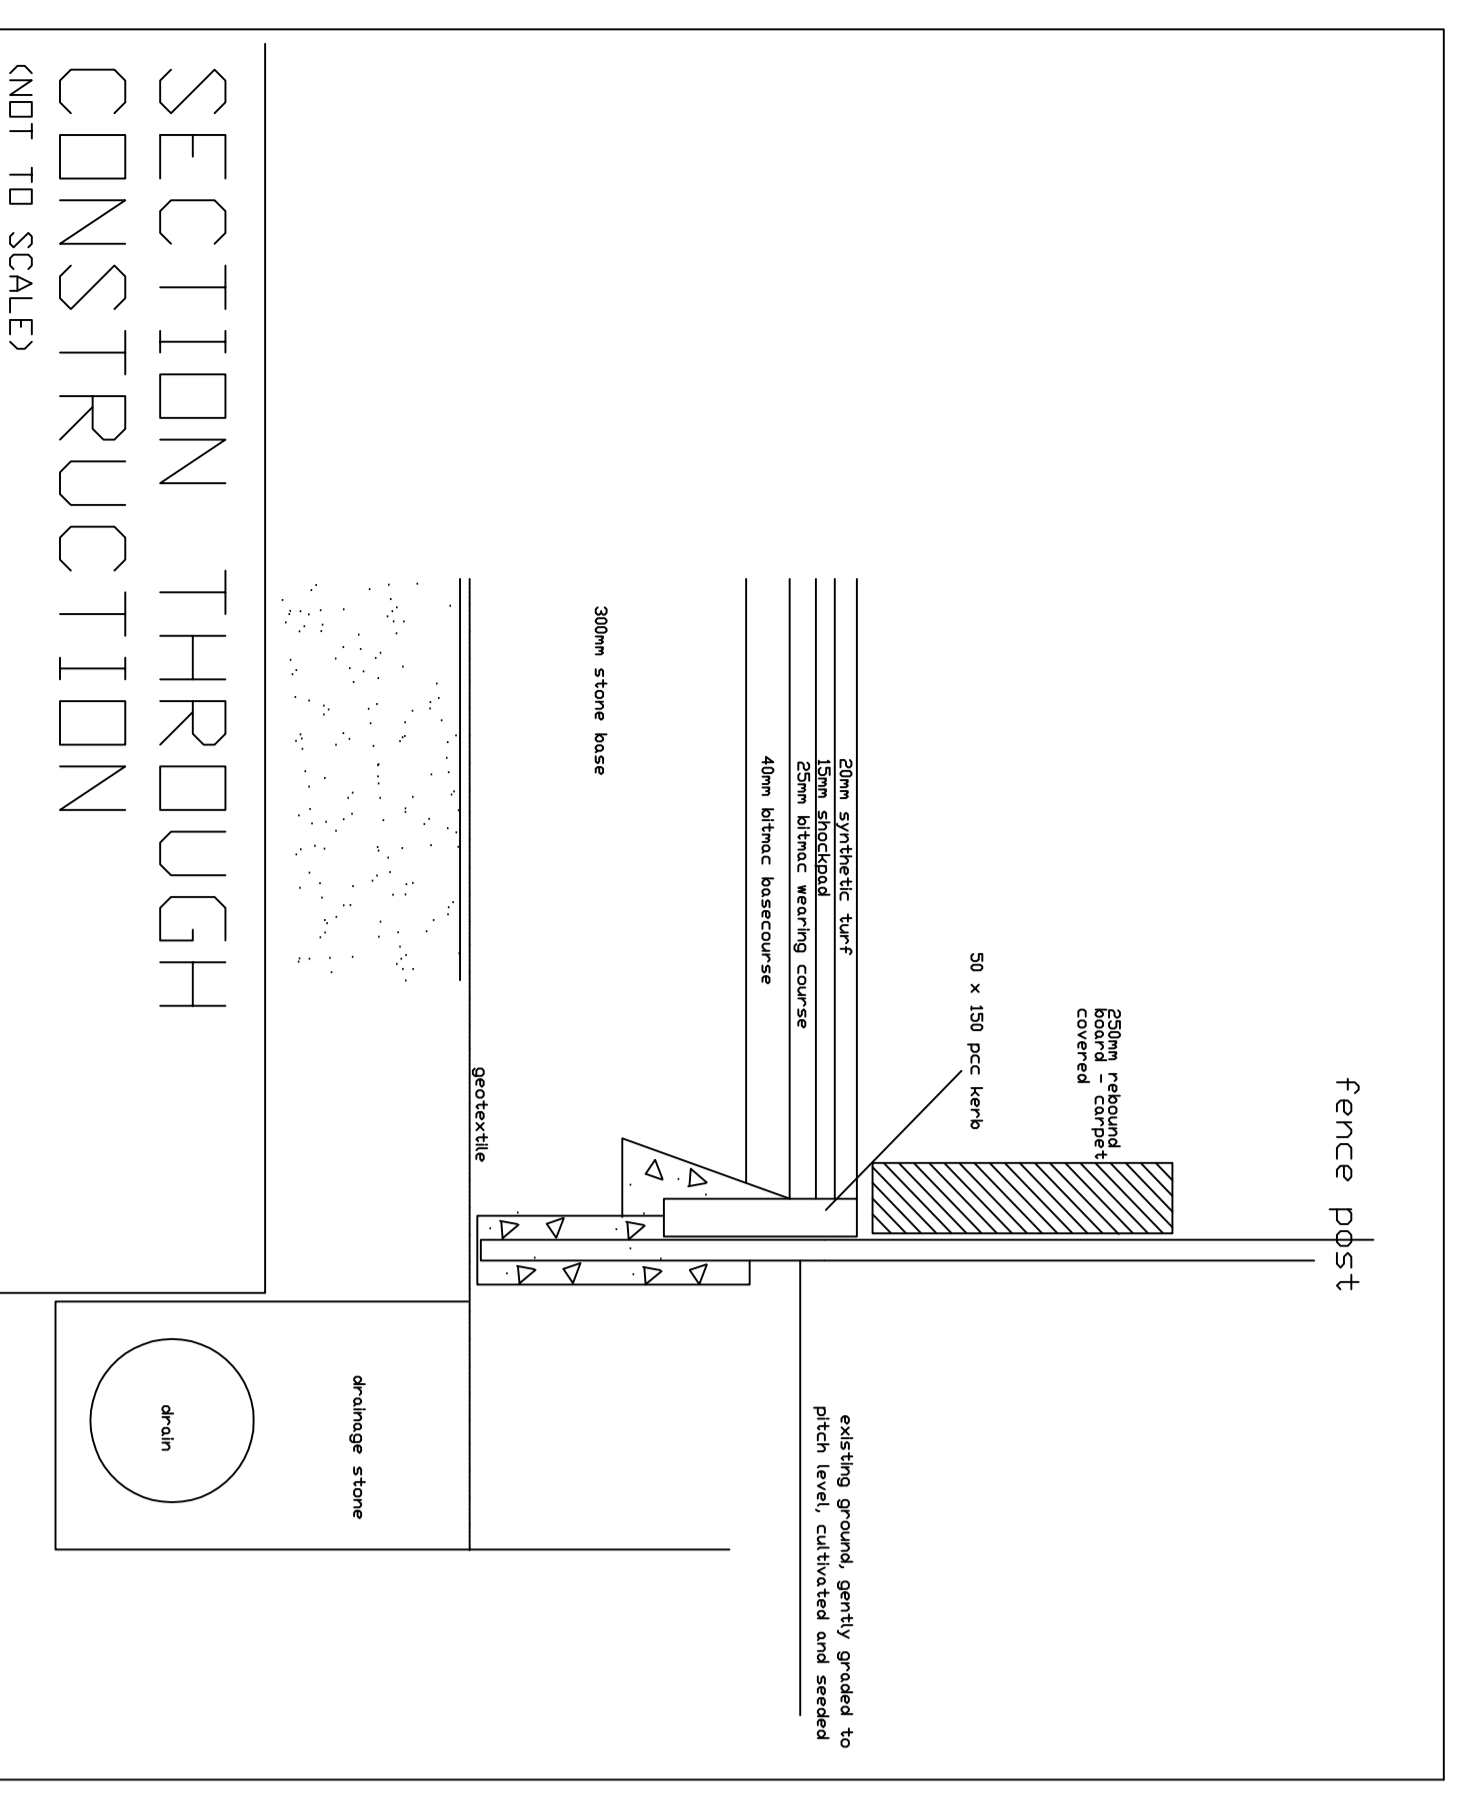

REVISION HISTORY  
 r1 - column height adjusted to 12m and annotated.

<b>PHD</b>	<b>Paul Hawkins Development</b>
LHS02/03-1	385 Uppington Road, Leicester LE5 4DP
25/04/19	Luckley House School New All-Weather sports pitch Sections and elevations
	© PAUL HAWKINS DEVELOPMENT 2019