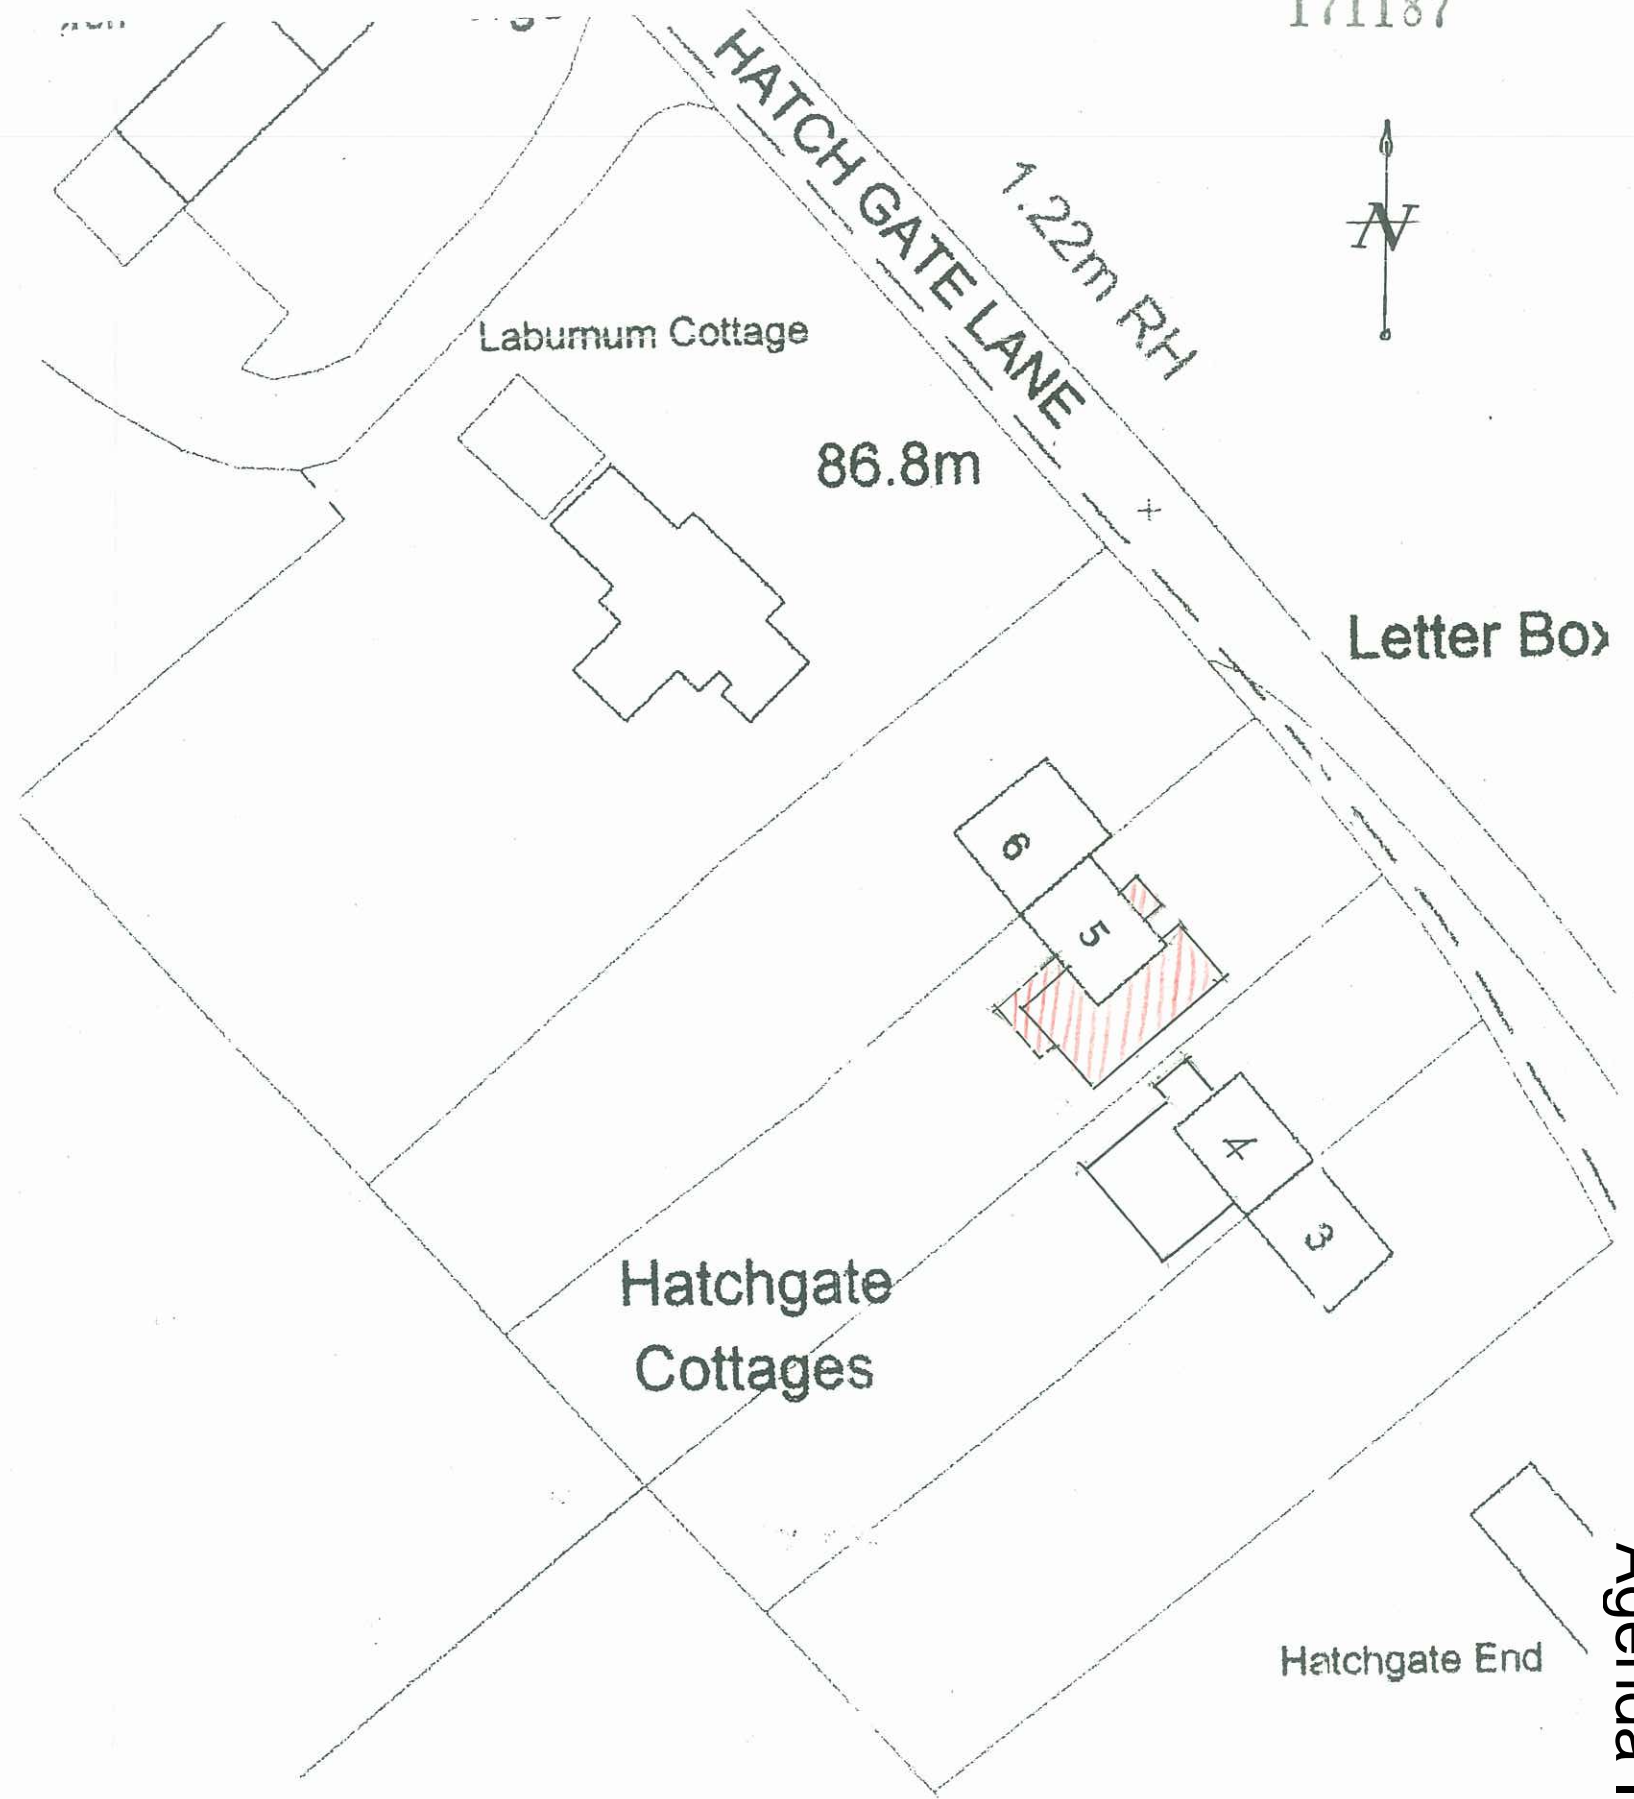

Block Plan 1:500