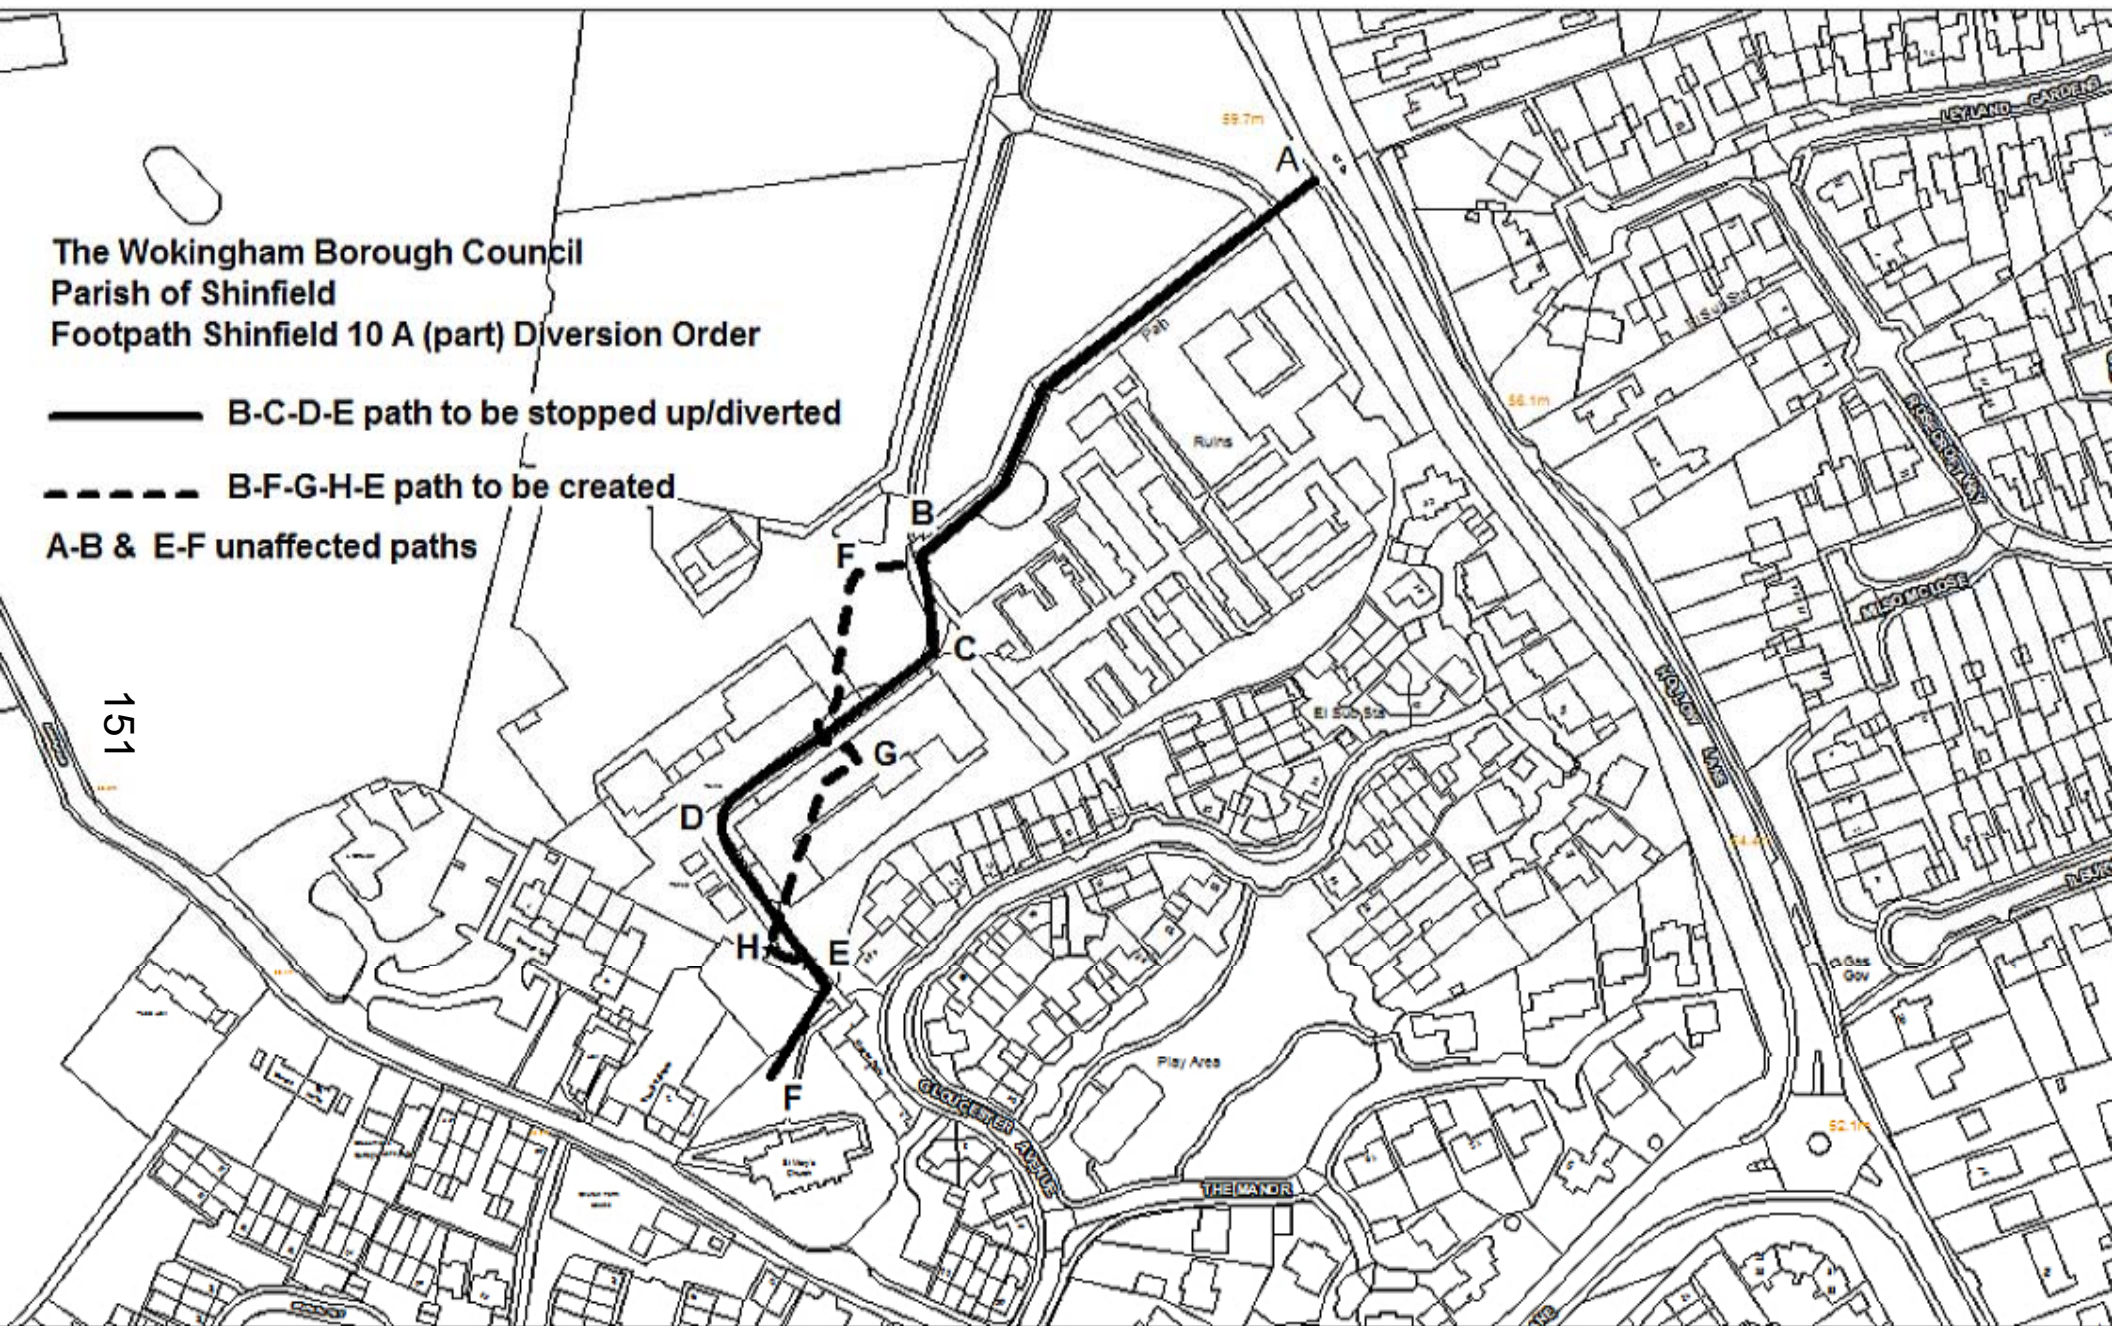

The Wokingham Borough Council
Parish of Shinfield
Footpath Shinfield 10 A (part) Diversion Order

———— B-C-D-E path to be stopped up/diverted

- - - - B-F-G-H-E path to be created

A-B & E-F unaffected paths

The map is based upon Ordnance Survey material with the permission of Ordnance Survey on behalf of the Controller of HMSO. (c) Crown Copyright. Unauthorised reproduction infringes Crown Copyright and may lead to prosecution or civil proceedings. Wokingham Borough Council Licence Number 100019592.