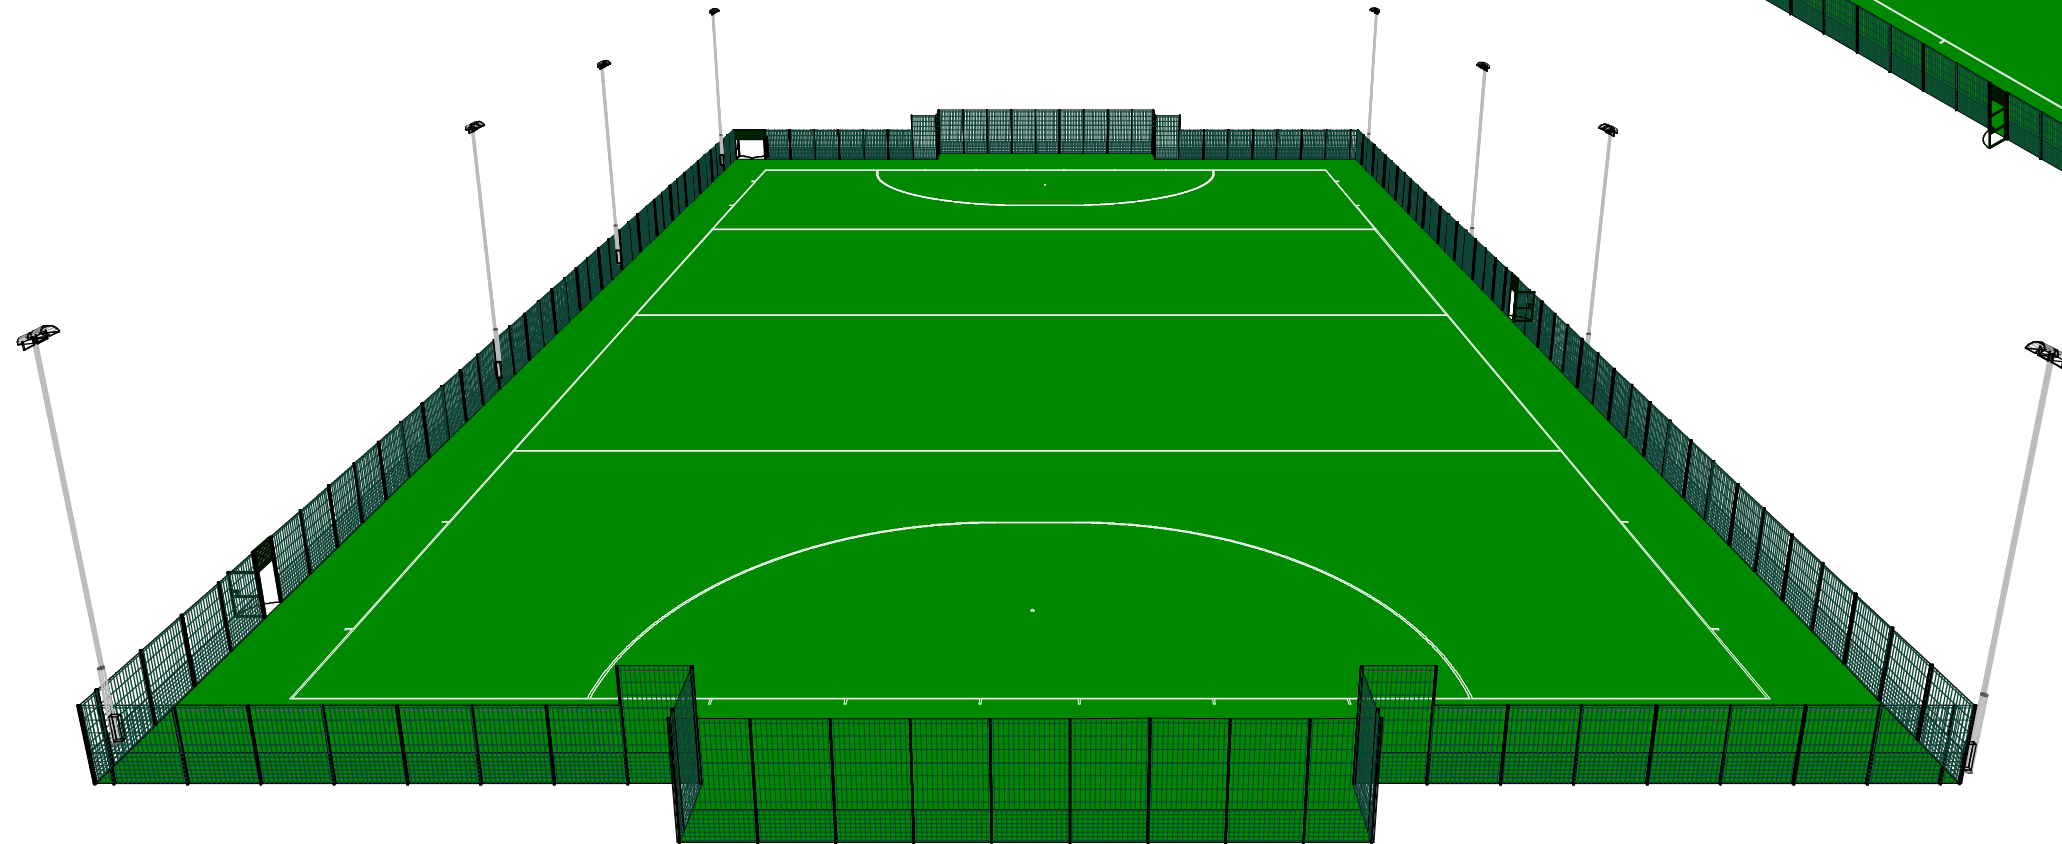

77

Hill Cottage, Enborne,
 Newbury, Berkshire,
 RG20 0HA
 Tel: 01635 34521 Fax: 01635 41024

Project Title:

Crosfields School

Project Number: S15-281

Drawing Title:

Alternative Views

Drawing Number: S15-281/VW/AV0001