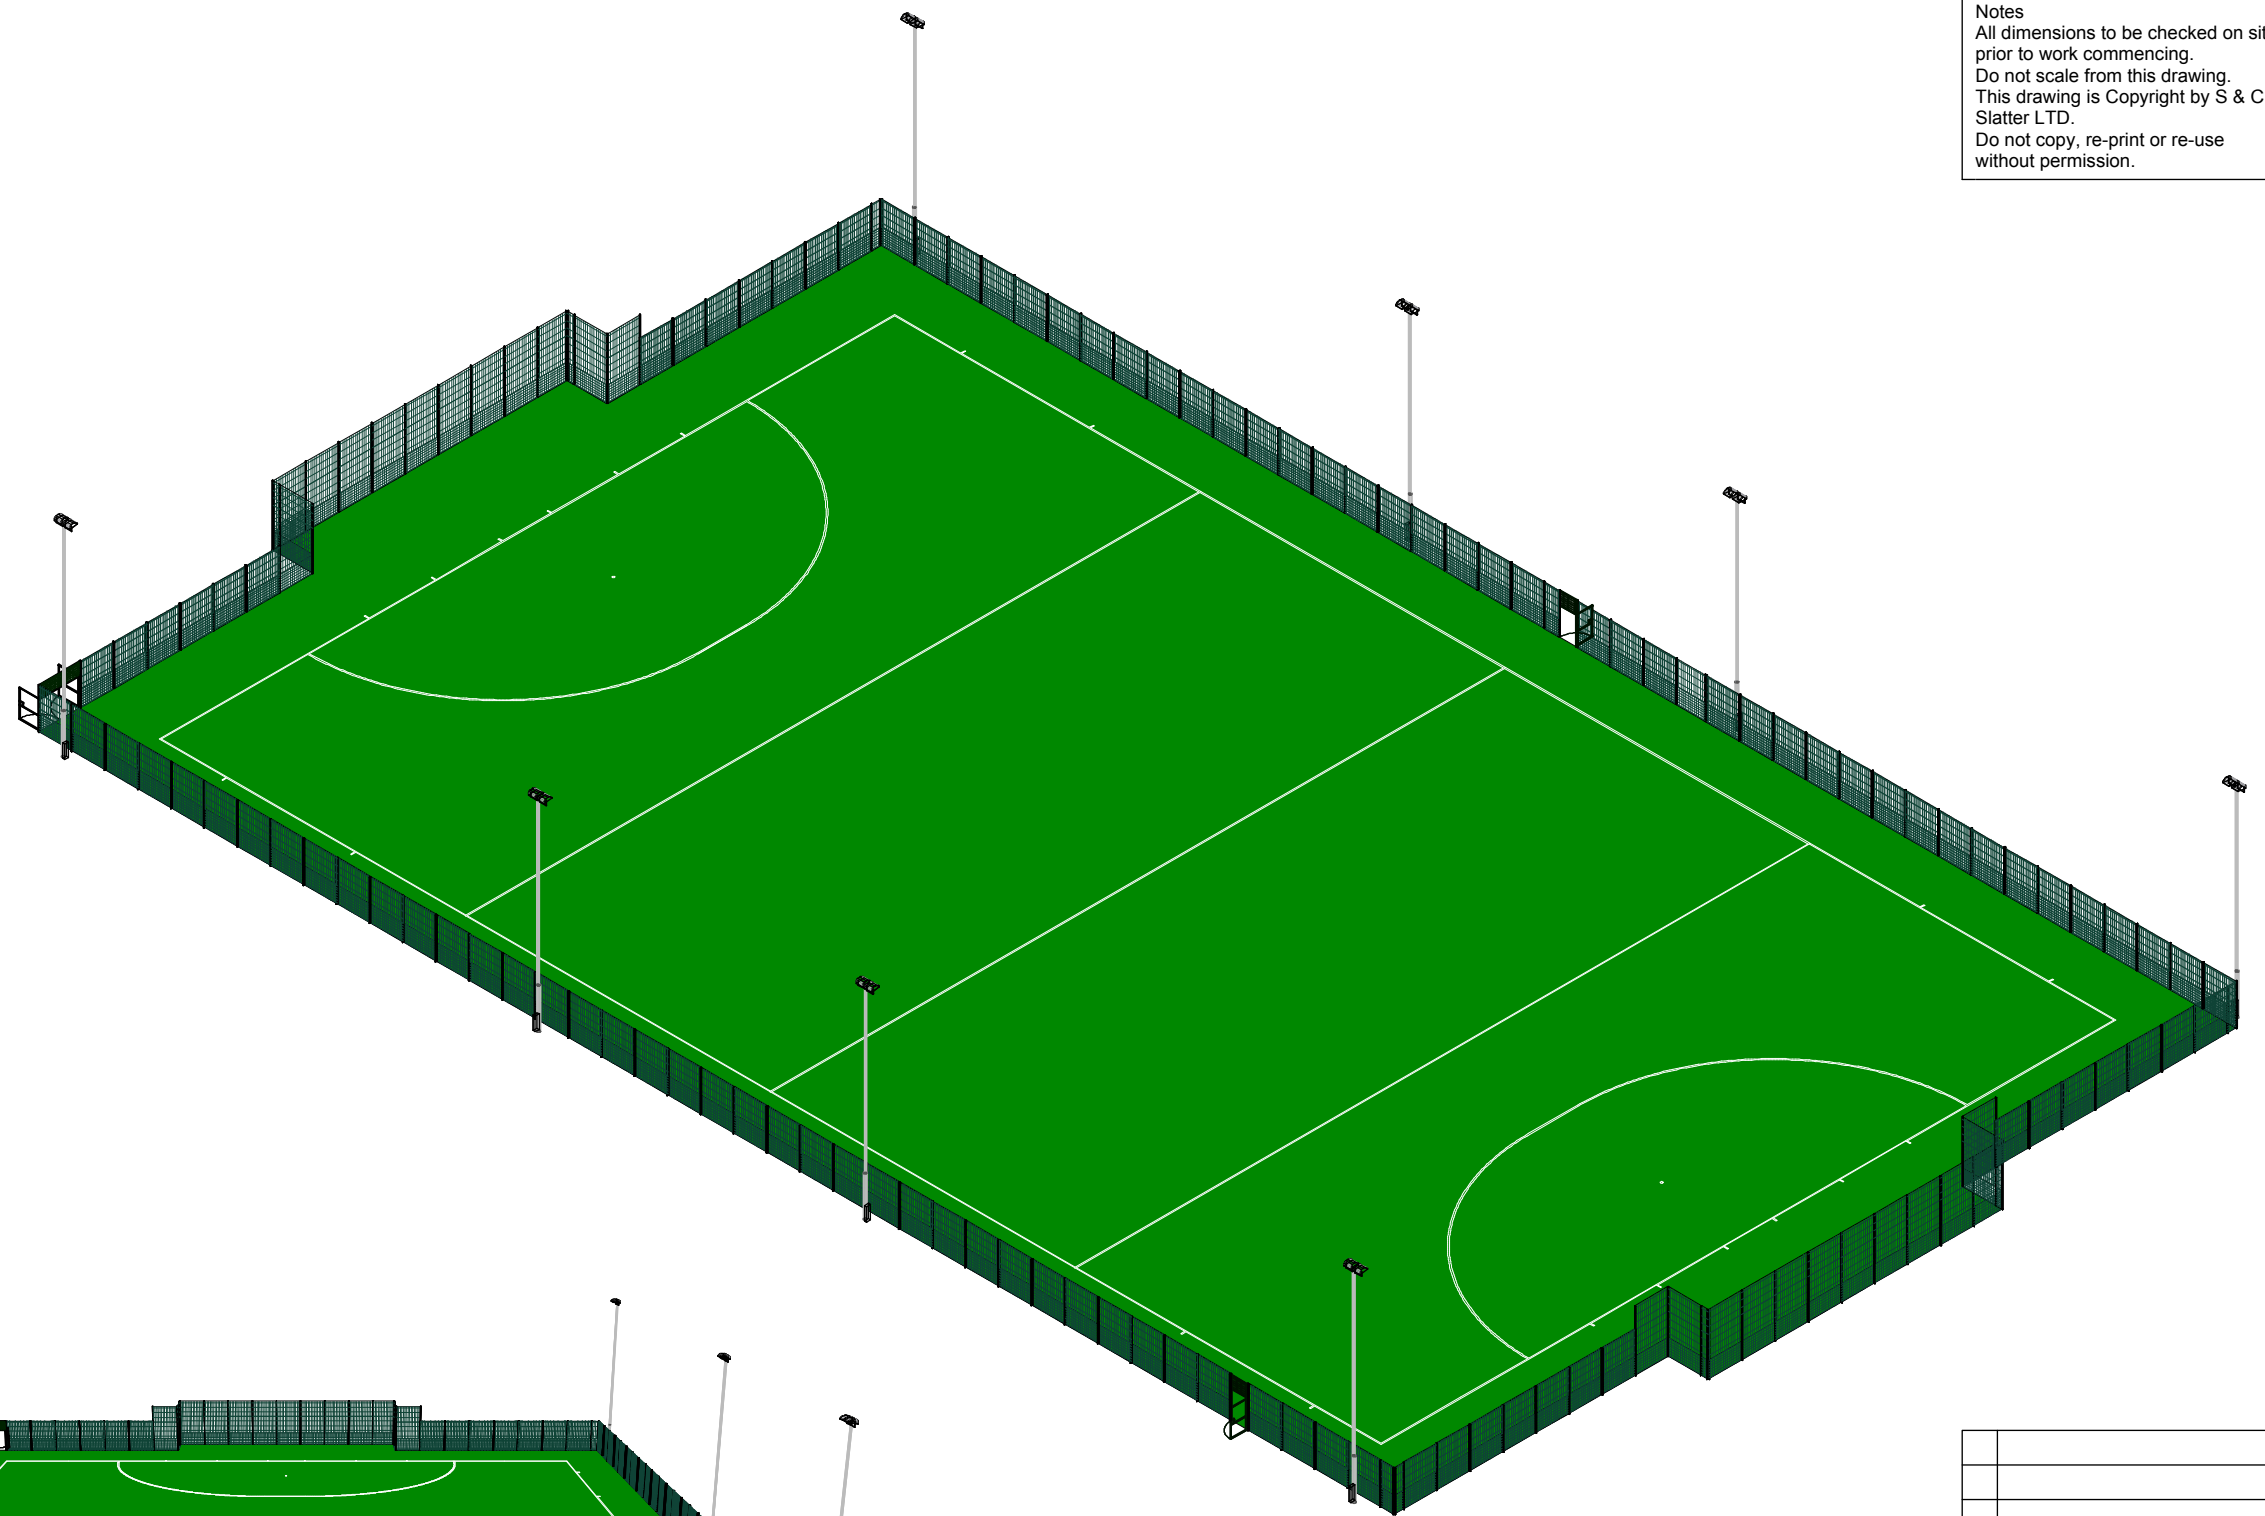

Notes
 All dimensions to be checked on site prior to work commencing.
 Do not scale from this drawing.
 This drawing is Copyright by S & C Slatter LTD.
 Do not copy, re-print or re-use without permission.

77

Hill Cottage, Enborne,
 Newbury, Berkshire,
 RG20 0HA
 Tel: 01635 34521 Fax: 01635 41024

Project Title:

Crosfields School

Project Number: S15-281

Drawing Title:

Alternative Views

Drawing Number: S15-281/VW/AV0001

Drawn By: Josh Handrick	Checked By: Jason Douglass
----------------------------	-------------------------------

Date Drawn: 24/11/2015

Paper Size: A3

This page is intentionally left blank