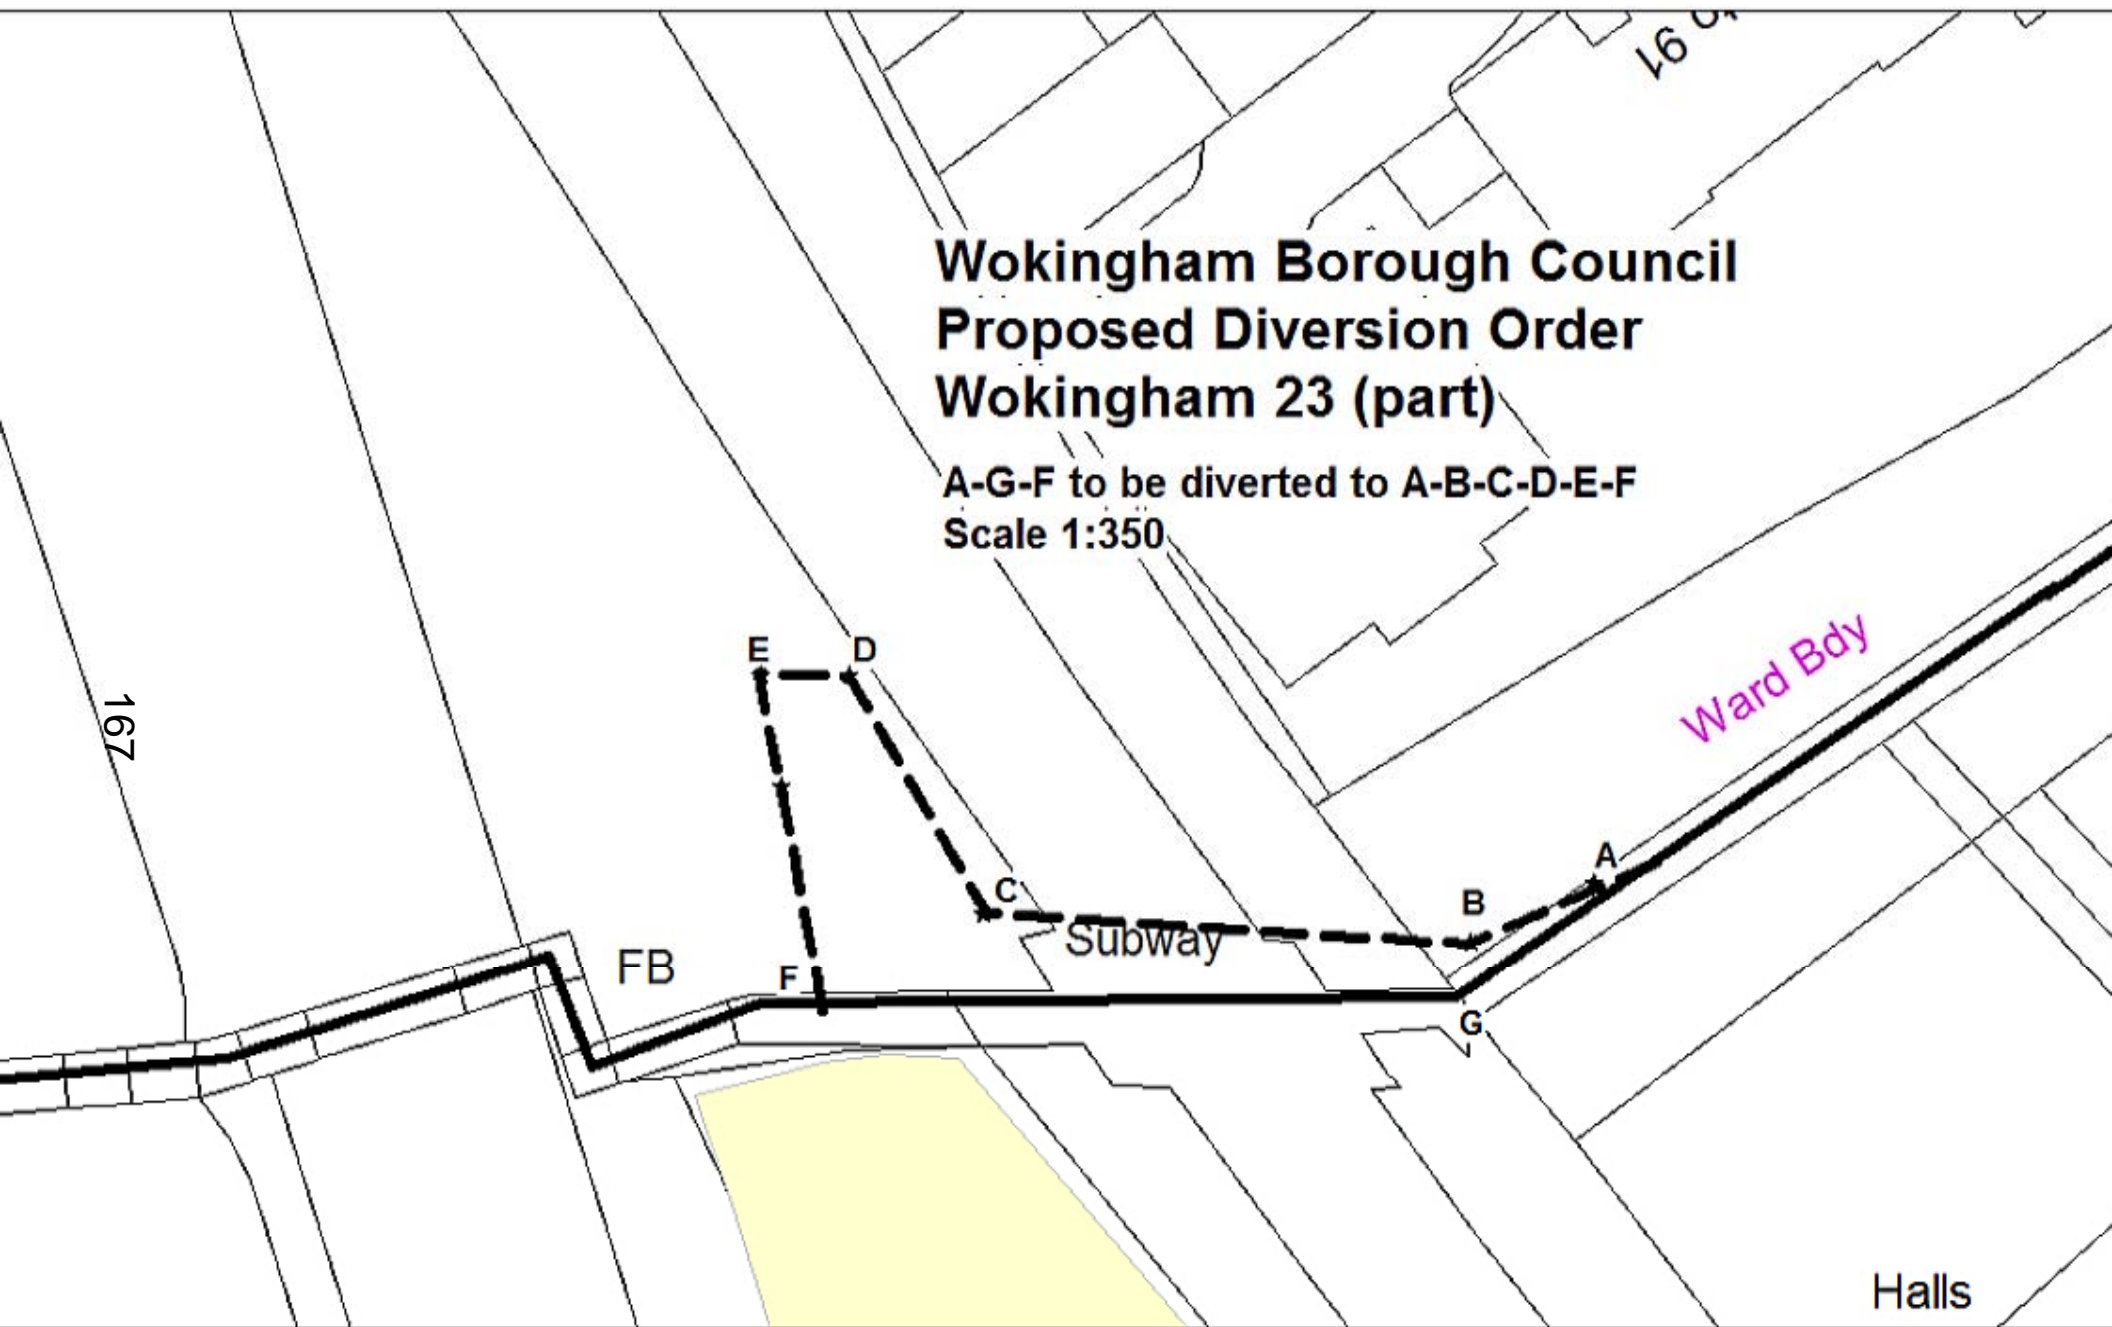

Wokingham Borough Council Proposed Diversion Order Wokingham 23 (part)

A-G-F to be diverted to A-B-C-D-E-F
Scale 1:350

This page is intentionally left blank